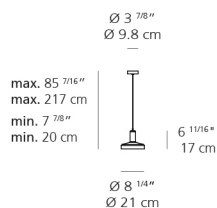

Lamp type	LED-T (Non Integrated) ONLY
Lamp	max 10W GU10
Lamp Included	No
Control type	Dimmable 2-Wire
Input Voltage	120V
Power consumption	N/A
Ballast	N/A

Colors & Finishes

 Brown Clear

Materials

- Body lamp in aluminum
- Blown glass diffuser

Features & Accessories

Dimensions

Packaging

1 Box

1 x 11-7/8" x 11-7/8" x 11-7/8" / 4.63 lbs - 30 cm x 30 cm x 30 cm / 2.1 kg

Light distribution

Direct

Luminaire weight