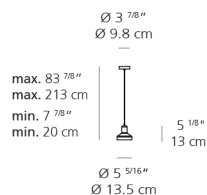

Lamp type	LED-T (Non Integrated) ONLY
Lamp	max 10W GU10
Lamp Included	No
Control type	Dimmable 2-Wire
Input Voltage	120V
Power consumption	N/A
Ballast	N/A

Colors & Finishes

Green Amber Clear

Materials

- Body lamp in aluminum
- Blown glass diffuser

Features & Accessories

Dimensions

Packaging

1 Box

1 x 19-13/16" x 7-15/16" x 7-15/16" / 3.42 lbs - 50 cm x 20 cm x 20 cm / 1.55 kg

Light distribution

Direct

Luminaire weight