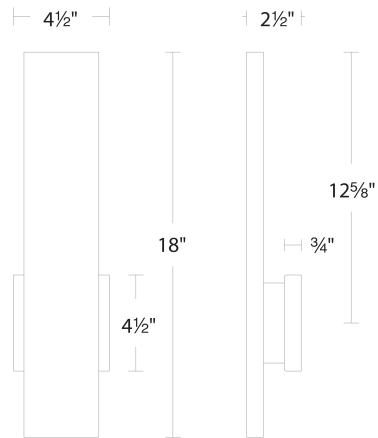

SPECIFICATIONS

Color Temp:	4000K, 3500K, 3000K
Input:	120 VAC, 50/60Hz
CRI:	90
Dimming:	ELV: 100-10%, TRIAC: 100-10%
Rated Life:	54000 Hours
Mounting:	Can be mounted on wall in all orientations
Standards:	ETL, cETL, IP65, Title 24: 2019 Wet Location Listed
Construction:	Aluminum body, frosted glass diffuser

REPLACEMENT PARTS

RPL-GLA-29118 - Glass

FINISHES

LINE DRAWING

WS-W29118