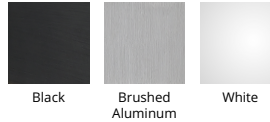

Fixture Type: _____

Catalog Number: _____

Project: _____

Location: _____

Stag Outdoor Wall Sconce

Model & Size	Color Temp & CRI	Watt	LED Lumens	Delivered Lumens	Finish
WS-W29118 18"	3000K 90	16W	1265	789	AL Brushed Aluminum
	3500K 90	16W	1424	888	BK Black
	4000K 90	16W	1299	808	WT White

Example: **WS-W29118-30-AL**

DESCRIPTION

Majestic, keen and sharp. A signature silhouette.

FEATURES

- Back lit with indirect illumination
- 3CCT (3000K/3500K/4000K) selectable switch
- ACLED driverless technology
- 5 year warranty

SPECIFICATIONS

Color Temp:	4000K, 3500K, 3000K
Input:	120 VAC, 50/60Hz
CRI:	90
Dimming:	ELV: 100-10%, TRIAC: 100-10%
Rated Life:	54000 Hours
Mounting:	Can be mounted on wall in all orientations
Standards:	ETL, cETL, IP65, Title 24: 2019 Wet Location Listed
Construction:	Aluminum body, frosted glass diffuser

REPLACEMENT PARTS

RPL-GLA-29118 - Glass

FINISHES

LINE DRAWING

WS-W29118