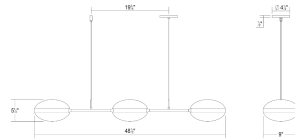

Project:

Pillows 3-Light Linear Pendant Spec Sheet

SKU: 3613.14 Learn more at:
<https://sonnemanlight.com/pillow-chandelier>

Description: Celebrating the optical effect of calming curvilinear form and flowing metal structure, Pillows oval acrylic dome and dye-cast metal frame, available as chandeliers or sconces, optimize space with evenly diffused LED light. Pillows chandeliers make a statement without requiring too much height, making them ideal for spaces with low ceilings. Scaled for residential, hospitality and commercial settings for an enduring modern presence.

Type #:

Dimensions

Height:	5.5"
Width:	48.5"
Canopy/Backplate/Base:	4.5"
Hanging Details:	20" Adjustable Cord/Cable
Shape:	3-Light Linear Chandelier
Canopy/Backplate/Base Height:	0.5"

Electrical Specs

Bulb(s) Included?:	Yes
Bulb 1 Type:	Integral LED
Bulb Quantity:	6
Input Voltage:	120-277VAC
Initial Lumens:	2575
Color Temperature:	3000K
CRI:	90
Power Supply Type:	Driver
Power Supply Quantity:	1
Power Supply Location:	Outlet Box
Dimming Type:	TRIAC/ELV/ 0-10V
Bulb Max Wattage:	28

Installation

Installation:	Licensed electrician required
Sloped Ceiling Compatible?:	N/A
Installation Orientation:	Any Orientation
Minimum Hanging Height:	5.5"
Maximum Hanging Height:	240"

Shade

Lens Type:	Optical Acrylic
Shade 1 Material:	Acrylic
Shade 1 Color:	White