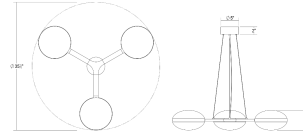

Project:

Pillows Triple Pendant Spec Sheet

SKU: 3612.14 Learn more at:
<https://sonnemanlight.com/pillow-chandelier>

Description: Celebrating the optical effect of calming curvilinear form and flowing metal structure, Pillows oval acrylic dome and dye-cast metal frame, available as chandeliers or sconces, optimize space with evenly diffused LED light. Pillows chandeliers make a statement without requiring too much height, making them ideal for spaces with low ceilings. Scaled for residential, hospitality and commercial settings for an enduring modern presence.

Type #:

Dimensions

Height:	5.5"
Diameter:	35.5"
Canopy/Backplate/Base:	5"
Hanging Details:	20" Adjustable Cord/Cable
Shape:	Triple Chandelier
Canopy/Backplate/Base Height:	2"

Electrical Specs

Bulb(s) Included?:	Yes
Bulb 1 Type:	Integral LED
Bulb Quantity:	6
Input Voltage:	120-277VAC
Initial Lumens:	2575
Color Temperature:	3000K
CRI:	90
Power Supply Type:	Driver
Power Supply Quantity:	1
Power Supply Location:	Canopy
Dimming Type:	TRIAC/ELV/ 0-10V
Bulb Max Wattage:	28

Installation

Installation:	Licensed electrician required
Sloped Ceiling Compatible?:	N/A
Installation Orientation:	Any Orientation
Minimum Hanging Height:	5.5"
Maximum Hanging Height:	240"

Shade

Lens Type:	Optical Acrylic
Shade 1 Material:	Acrylic
Shade 1 Color:	White