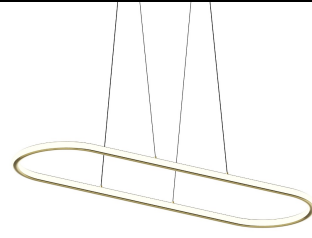

Project:

Luna 60" Racetrack Pendant Spec Sheet

SKU: 2243.14 Learn more at:
<https://sonnemanlight.com/luna-led-pendant>

Description: Lunas soft round profile sweeps circumferentially into a smooth composition of interior and exterior illumination. Suspended delicately from minimal cables, Luna rings in several sizes can be composed in an intersecting array across a larger space or placed singly to render light with a dramatic minimal presence.

Type #:

Dimensions

Height:	1.5"
Width:	61.5"
Length:	19.5"
Diameter:	48"
Hanging Details:	20" Adjustable Cord/Cable
Shape:	60" Racetrack
Canopy/Backplate/Base Width:	22.75"
Canopy/Backplate/Base Depth:	7.25"
Canopy/Backplate/Base Height:	1.5"

Electrical Specs

Bulb(s) Included?:	Yes
Bulb 1 Type:	Integral LED
Bulb Quantity:	2
Input Voltage:	120-277VAC
Wattage:	780
Initial Lumens:	6400
Delivered Lumens:	45600
Color Temperature:	3000K
CRI:	90
Power Supply Type:	Driver
Power Supply Quantity:	2
Power Supply Location:	Canopy
Dimming Type:	TRIAC/ELV/ 0-10V
Bulb Max Wattage:	69

Installation

Installation:	Licensed electrician required
Sloped Ceiling Compatible?:	Not Compatible
Cord Length:	10' Adjustable Cord
Minimum Hanging Height:	11"
Maximum Hanging Height:	240"

Shade

Shade 1 Material:	Silicone
Shade 1 Color:	White