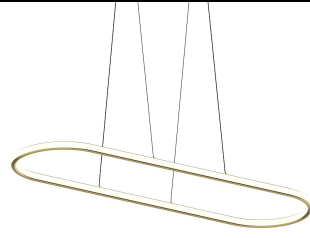

Project:

Luna 60" Racetrack Pendant Spec Sheet

SKU: 2243.14-35 Learn more at:
<https://sonnemanlight.com/luna-led-pendant>

Description: Lunas soft round profile sweeps circumferentially into a smooth composition of interior and exterior illumination. Suspended delicately from minimal cables, Luna rings in several sizes can be composed in an intersecting array across a larger space or placed singly to render light with a dramatic minimal presence.

Type #:

Dimensions

Height:	1.5"
Width:	61.5"
Length:	19.5"
Diameter:	48"
Hanging Details:	20' Adjustable Cord/Cable
Shape:	60" Racetrack
Canopy/Backplate/Base Width:	22.75"
Canopy/Backplate/Base Depth:	7.25"
Canopy/Backplate/Base Height:	1.5"

Electrical Specs

Bulb(s) Included?:	Yes
Bulb 1 Type:	Integral LED
Bulb Quantity:	2
Input Voltage:	120-277VAC
Wattage:	780
Initial Lumens:	7000
Delivered Lumens:	45600
Color Temperature:	3500K
CRI:	90
Power Supply Type:	Driver
Power Supply Quantity:	2
Power Supply Location:	Canopy
Dimming Type:	TRIAC/ELV/ 0-10V
Bulb Max Wattage:	69

Installation

Installation:	Licensed electrician required
Sloped Ceiling Compatible?:	Not Compatible
Cord Length:	10' Adjustable Cord
Minimum Hanging Height:	11"
Maximum Hanging Height:	240"

Shade

Shade 1 Material:	Silicone
Shade 1 Color:	White