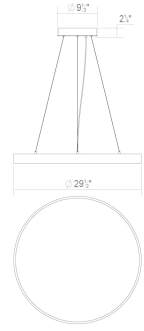

Project:

Pi 30" Round LED Pendant (3500K) Spec Sheet

SKU: 3745.03-35 Learn more at:
<https://sonnemanlight.com/pi-led-pendant>

Description: With the essence of a circle, Pi projects radiant LED illumination . It is impossible to improve upon the simplicity of solid geometry. Suspended or [Surface Mounted](#) in four sizes, the architectural presence of pi punctuates the less is more idiom of Mies.

Type #:

Dimensions

Height: 2.25
Diameter: 29.5
Size: 30"

Electrical Specs

Bulb(s) Included?: Yes
Bulb 1 Type: Integral LED
Bulb Quantity: 1
Input Voltage: 120-277VAC
Wattage: 72
Initial Lumens: 9700
Delivered Lumens: 6600
Color Temperature: 3500K
CRI: 90
Power Supply Type: Driver
Power Supply Quantity: 1
Power Supply Location: Canopy
Dimming Type: TRIAC/ELV/0-10V

Installation

Installation: Licensed electrician required
Sloped Ceiling Compatible?: Not Compatible
Cord Length: 20' Adjustable Cord/Cable
Minimum Hanging Height: 16
Maximum Hanging Height: 242

Shade

Shade 1 Material: Metal
Shade 2 Material: Acrylic
Shade 2 Color: Optical