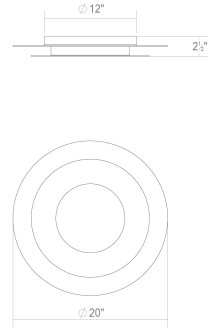

## Offset 20" Round LED Surface Mount Spec Sheet

SKU: 2757.98 Learn more at:  
<https://sonnemanlight.com/offset-led-surface-mount>

Description: Two plates held in tandem, their unified geometry combines ambient illumination with a powerful downlight. Now available in rectangular and racetrack form factors in multiple lengths.

### Dimensions

Height:	2.5
Width:	15"
Length:	15"
Diameter:	20
Shape:	Round
Size:	20"