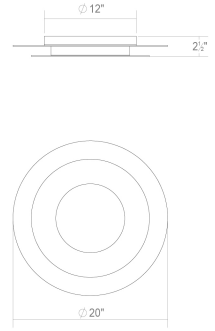

Project:

Offset 20" Round LED Surface Mount (3500K) Spec Sheet

SKU: 2757.98-35 Learn more at:
<https://sonnemanlight.com/offset-led-surface-mount>

Description: Two plates held in tandem, their unified geometry combines ambient illumination with a powerful downlight. Now available in rectangular and racetrack form factors in multiple lengths.

Type #:

Dimensions

Height:	2.5
Width:	15"
Length:	15"
Diameter:	20
Shape:	Round
Size:	20"

Electrical Specs

Bulb(s) Included?:	Yes
Bulb 1 Type:	Integral LED
Bulb Quantity:	1
Input Voltage:	120-277VAC
Wattage:	49
Initial Lumens:	5300
Delivered Lumens:	3800
Color Temperature:	3500K
CRI:	90
Power Supply Type:	Driver
Power Supply Quantity:	1
Power Supply Location:	Canopy
Dimming Type:	TRIAC/ELV/ 0-10V