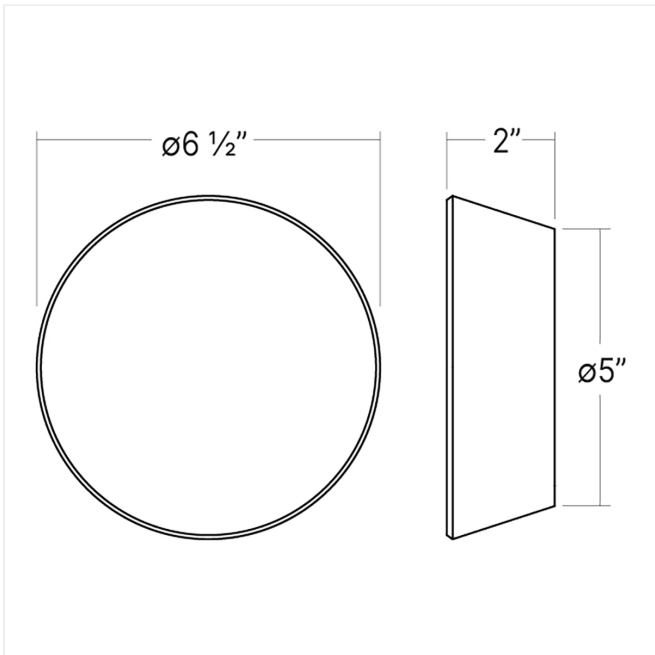

Project:

Mist Round Wall/Ceiling Mount Spec Sheet

SKU: 7545.98A

Crafted from etched glass that optimizes luminescence and subtle color, Mist produces a calming, free floating LED halo effect as light passes through the glass. Captivating and clear, Mist achieves meditative illumination. This collection has three etched glass color options with round and square shapes. Mist is ideal for a wide range of applications, from providing a sense of calming light in a modern bathroom to creating subtle elegance through a grand hallway.

Learn more: <https://sonnemanlight.com/mist-round-wall-ceiling-mount>

Type #:

Dimensions

Diameter:	6.5"
Canopy/Backplate/Base:	4.5"

Electrical Specs

Bulb(s) Included?:	Yes
Bulb 1 Type:	Integral LED
Bulb Quantity:	1
Input Voltage:	120-277VAC
Wattage:	7
Initial Lumens:	900
Delivered Lumens:	200
Kelvin:	3000K
CRI:	90
Power Supply Type:	Driver
Power Supply Quantity:	1
Power Supply Location:	Outlet Box
Dimming Type:	TRIAC/ELV/0-10V