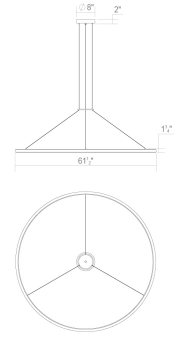

# Luna 60" Round LED Pendant Spec Sheet

SKU: 2235.16 Learn more at:  
<https://sonnemanlight.com/luna-round-led-pendant>

Description: Luna's soft round profile sweeps circumferentially into a smooth composition of interior and exterior illumination. Suspended delicately from minimal cables, Luna rings in several sizes can be composed in an intersecting array across a larger space or placed singly to render light with a dramatic minimal presence.

## Dimensions

Height: 1.5  
Diameter: 61.5  
Size: 60"