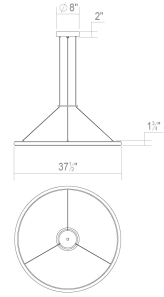

## Dimensions

Height: 1.5  
Diameter: 37.5  
Size: 36"