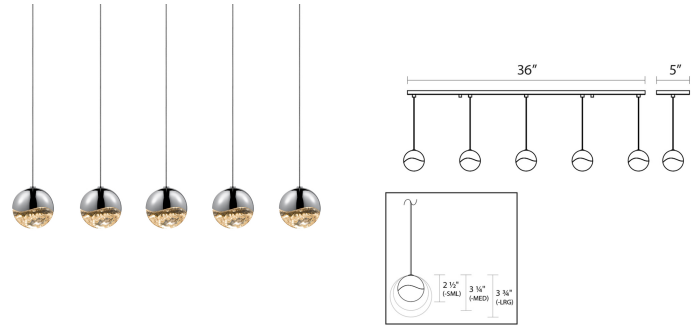

Project:

Grapes LED Pendant Spec Sheet

SKU: 2921.01-MED Learn more at:
<https://sonnemanlight.com/grapes-led-pendant>

Description: Grapes are luminous LED spheres in multiple sizes, arrayed in precise or random patterns, in clusters, or as single points of light. Seen from the middle or above, the crystal appears clear with a subtle luminance. Moving below, the crystal facets become increasingly apparent, refracting the light into a dazzling radiance.

Type #:

Dimensions

Height:	3.25"
Width:	37.25"
Length:	3.25"
Diameter:	3.75"
Hanging Details:	10' Adjustable Cord
Shape:	Rectangle Canopy
Size:	5-Light Medium
Canopy/Backplate/Base Width:	36
Canopy/Backplate/Base Depth:	5
Canopy/Backplate/Base Height:	0.5

Installation

Installation:	Licensed electrician required
Sloped Ceiling Compatible?:	Not Compatible

Shipping

Carton 1 L x W x H:	40" X 6" X 14"
Carton 1 Gross Weight:	16 LBS

Shade

Shade 1 Material:	Glass Lens
-------------------	------------