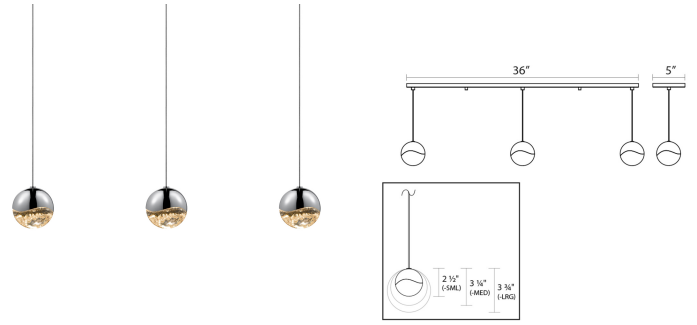

Project:

Grapes LED Pendant Spec Sheet

SKU: 2920.01-MED Learn more at:
<https://sonnemanlight.com/grapes-led-pendant>

Description: Grapes are luminous LED spheres in multiple sizes, arrayed in precise or random patterns, in clusters, or as single points of light. Seen from the middle or above, the crystal appears clear with a subtle luminance. Moving below, the crystal facets become increasingly apparent, refracting the light into a dazzling radiance.

Type #:

Dimensions

Height:	3.25"
Width:	37.25"
Length:	3.25"
Diameter:	3.75"
Shape:	Rectangle Canopy
Size:	3-Light Medium
Canopy/Backplate/Base Width:	36
Canopy/Backplate/Base Depth:	5
Canopy/Backplate/Base Height:	0.5

Installation

Installation:	Licensed electrician required
Sloped Ceiling Compatible?:	Not Compatible

Shipping

Carton 1 L x W x H:	40" X 6" X 14"
Carton 1 Gross Weight:	13 LBS

Shade

Shade 1 Material:	Glass Lens
-------------------	------------