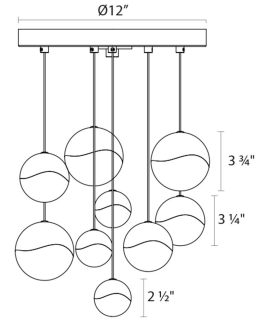

Project:

Grapes LED Pendant Spec Sheet

SKU: 2916.01-AST Learn more at:
<https://sonnemanlight.com/grapes-led-pendant>

Description: Grapes are luminous LED spheres in multiple sizes, arrayed in precise or random patterns, in clusters, or as single points of light. Seen from the middle or above, the crystal appears clear with a subtle luminance. Moving below, the crystal facets become increasingly apparent, refracting the light into a dazzling radiance.

Type #:

Dimensions

Height:	3.75"
Diameter:	13.75"
Canopy/Backplate/Base:	12"
Hanging Details:	10' Adjustable Cord
Shape:	Round Canopy
Size:	9-Light Assorted
Canopy/Backplate/Base Height:	0.5

Electrical Specs

Bulb(s) Included?:	Yes
Bulb 1 Type:	Integral LED
Bulb Quantity:	9
Input Voltage:	120VAC
Wattage:	38
Initial Lumens:	2025
Color Temperature:	3000K
CRI:	90
Power Supply Type:	Transformer
Power Supply Quantity:	2
Power Supply Location:	Canopy
Dimming Type:	ELV
Bulb Max Wattage:	38

Installation

Installation:	Licensed electrician required
Sloped Ceiling Compatible?:	Compatible

Shipping

Carton 1 L x W x H:	16" X 16" X 12"
Carton 1 Gross Weight:	19 LBS
Fixture Weight:	18

Shade

Shade 1 Material:	Glass Lens
-------------------	------------