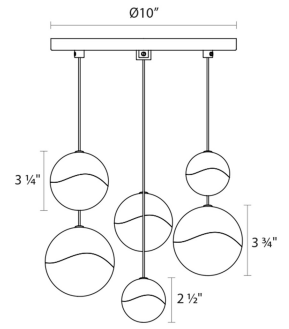

Project:

Grapes LED Pendant Spec Sheet

SKU: 2915.01-MED Learn more at:
<https://sonnemanlight.com/grapes-led-pendant>

Description: Grapes are luminous LED spheres in multiple sizes, arrayed in precise or random patterns, in clusters, or as single points of light. Seen from the middle or above, the crystal appears clear with a subtle luminance. Moving below, the crystal facets become increasingly apparent, refracting the light into a dazzling radiance.

Type #:

Dimensions

Height:	3.25"
Diameter:	11.25"
Canopy/Backplate/Base:	10"
Hanging Details:	10' Adjustable Cord
Shape:	Round Canopy
Size:	6-Light Medium
Canopy/Backplate/Base Height:	0.5

Electrical Specs

Installation

Installation:	Licensed electrician required
Sloped Ceiling Compatible?:	Compatible

Shipping

Carton 1 L x W x H:	16" X 13" X 10"
Carton 1 Gross Weight:	13 LBS

Shade

Shade 1 Material:	Glass Lens
-------------------	------------