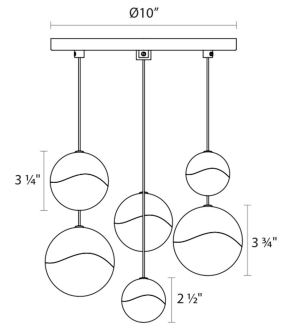

Project:

Grapes LED Pendant Spec Sheet

SKU: 2915.01-LRG Learn more at:
<https://sonnemanlight.com/grapes-led-pendant>

Description: Grapes are luminous LED spheres in multiple sizes, arrayed in precise or random patterns, in clusters, or as single points of light. Seen from the middle or above, the crystal appears clear with a subtle luminance. Moving below, the crystal facets become increasingly apparent, refracting the light into a dazzling radiance.

Type #:

Dimensions

Height:	3.75"
Diameter:	11.75"
Canopy/Backplate/Base:	10"
Hanging Details:	10' Adjustable Cord
Shape:	Round Canopy
Size:	6-Light Large
Canopy/Backplate/Base Height:	0.5

Electrical Specs

Installation

Installation:	Licensed electrician required
Sloped Ceiling Compatible?:	Compatible

Shipping

Carton 1 L x W x H:	16" X 13" X 10"
Carton 1 Gross Weight:	16 LBS

Shade

Shade 1 Material:	Glass Lens
-------------------	------------