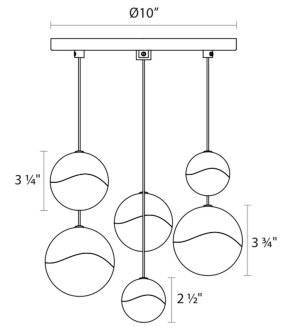

Project:

Grapes LED Pendant Spec Sheet

SKU: 2915.01-AST Learn more at:
<https://sonnemanlight.com/grapes-led-pendant>

Description: Grapes are luminous LED spheres in multiple sizes, arrayed in precise or random patterns, in clusters, or as single points of light. Seen from the middle or above, the crystal appears clear with a subtle luminance. Moving below, the crystal facets become increasingly apparent, refracting the light into a dazzling radiance.

Type #:

Dimensions

Height:	3.75"
Diameter:	11.75"
Canopy/Backplate/Base:	10"
Hanging Details:	10' Adjustable Cord
Shape:	Round Canopy
Size:	6-Light Assorted
Canopy/Backplate/Base Height:	0.5

Electrical Specs

Installation

Installation:	Licensed electrician required
Sloped Ceiling Compatible?:	Compatible

Shipping

Carton 1 L x W x H:	16" X 13" X 10"
Carton 1 Gross Weight:	12 LBS
Fixture Weight:	12

Shade

Shade 1 Material:	Glass Lens
-------------------	------------