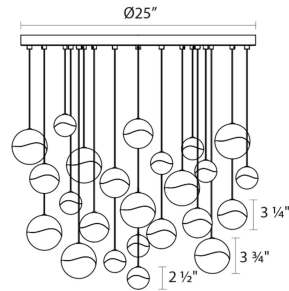

Project:

Grapes LED Pendant Spec Sheet

SKU: 2918.01-AST Learn more at:
<https://sonnemanlight.com/grapes-led-chandelier>

Description: Grapes are luminous LED spheres in multiple sizes, arrayed in precise or random patterns, in clusters, or as single points of light. Seen from the middle or above, the crystal appears clear with a subtle luminance. Moving below, the crystal facets become increasingly apparent, refracting the light into a dazzling radiance. Also available in a [single pendant](#).

Type #:

Dimensions

Height:	3.75"
Diameter:	27"
Canopy/Backplate/Base:	25"
Hanging Details:	10" Adjustable Cord
Shape:	Round Canopy
Size:	24-Light Assorted
Canopy/Backplate/Base Height:	0.5

Electrical Specs

Bulb(s) Included?:	Yes
Bulb 1 Type:	Integral LED
Bulb Quantity:	24
Input Voltage:	120VAC
Wattage:	100
Initial Lumens:	5400
Color Temperature:	3000K
CRI:	90
Power Supply Type:	Transformer
Power Supply Quantity:	3
Power Supply Location:	Canopy
Dimming Type:	ELV
Bulb Max Wattage:	100

Installation

Installation:	Licensed electrician required
Sloped Ceiling Compatible?:	Not Compatible

Shipping

Carton 1 L x W x H:	16" X 11" X 11"
Carton 1 Gross Weight:	18 LBS
Carton 2 L x W x H:	16" X 11" X 11"
Carton 2 Gross Weight:	18 LBS
Carton 3 L x W x H:	30" X 30" X 5"
Carton 3 Gross Weight:	28 LBS