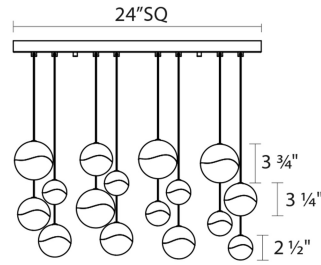

# 16-Light Square Assorted LED Pendant Spec Sheet

SKU: 2923.01-AST Learn more at:  
<https://sonnemanlight.com/grapes-led-chandelier>

Description: Grapes are luminous LED spheres in multiple sizes, arrayed in precise or random patterns, in clusters, or as single points of light. Seen from the middle or above, the crystal appears clear with a subtle luminance. Moving below, the crystal facets become increasingly apparent, refracting the light into a dazzling radiance. Also available in a [single pendant](#).

## Dimensions

Height:	3.75"
Width:	23.75"
Length:	23.75"
Diameter:	3.75"
Shape:	Square Canopy
Size:	16-Light Assorted
Canopy/Backplate/Base Width:	24
Canopy/Backplate/Base Depth:	24
Canopy/Backplate/Base Height:	0.5

## Shipping

Carton 1 L x W x H:	21" X 11" X 11"
Carton 1 Gross Weight:	23 LBS
Carton 2 L x W x H:	30" X 30" X 5"
Carton 2 Gross Weight:	30.14 LBS
Fixture Weight:	21