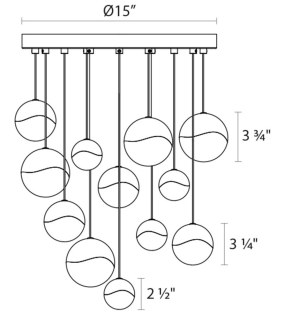

Project:

Grapes LED Pendant Spec Sheet

SKU: 2917.01-MED Learn more at:
<https://sonnemanlight.com/grapes-led-pendant>

Description: Grapes are luminous LED spheres in multiple sizes, arrayed in precise or random patterns, in clusters, or as single points of light. Seen from the middle or above, the crystal appears clear with a subtle luminance. Moving below, the crystal facets become increasingly apparent, refracting the light into a dazzling radiance.

Type #:

Dimensions

Height:	3.25"
Diameter:	16.25"
Canopy/Backplate/Base:	15"
Hanging Details:	10' Adjustable Cord
Shape:	Round Canopy
Size:	12-Light Medium
Canopy/Backplate/Base Height:	0.5

Electrical Specs

Installation

Installation:	Licensed electrician required
Sloped Ceiling Compatible?:	Compatible

Shipping

Carton 1 L x W x H:	16" X 11" X 11"
Carton 1 Gross Weight:	19 LBS
Carton 2 L x W x H:	18" X 18" X 6"
Carton 2 Gross Weight:	7.63 LBS