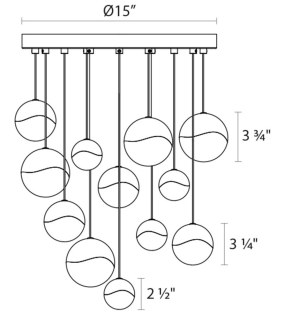

Project:

Grapes LED Pendant Spec Sheet

SKU: 2917.01-LRG Learn more at:
<https://sonnemanlight.com/grapes-led-pendant>

Description: Grapes are luminous LED spheres in multiple sizes, arrayed in precise or random patterns, in clusters, or as single points of light. Seen from the middle or above, the crystal appears clear with a subtle luminance. Moving below, the crystal facets become increasingly apparent, refracting the light into a dazzling radiance.

Type #:

Dimensions

Height:	3.75"
Diameter:	17"
Canopy/Backplate/Base:	15"
Hanging Details:	10' Adjustable Cord
Shape:	Round Canopy
Size:	12-Light Large
Canopy/Backplate/Base Height:	0.5

Electrical Specs

Bulb(s) Included?:	Yes
Bulb 1 Type:	Integral LED
Bulb Quantity:	12
Input Voltage:	120VAC
Wattage:	66
Initial Lumens:	3600
Color Temperature:	3000K
CRI:	90
Power Supply Type:	Transformer
Power Supply Quantity:	2
Power Supply Location:	Canopy
Dimming Type:	ELV
Bulb Max Wattage:	66

Installation

Installation:	Licensed electrician required
Sloped Ceiling Compatible?:	Compatible

Shipping

Carton 1 L x W x H:	16" X 11" X 11"
Carton 1 Gross Weight:	25 LBS
Carton 2 L x W x H:	18" X 18" X 6"
Carton 2 Gross Weight:	7.63 LBS
Fixture Weight:	25