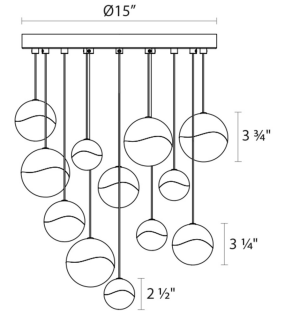

Project:

Grapes LED Pendant Spec Sheet

SKU: 2917.01-AST Learn more at:
<https://sonnemanlight.com/grapes-led-pendant>

Description: Grapes are luminous LED spheres in multiple sizes, arrayed in precise or random patterns, in clusters, or as single points of light. Seen from the middle or above, the crystal appears clear with a subtle luminance. Moving below, the crystal facets become increasingly apparent, refracting the light into a dazzling radiance.

Type #:

Dimensions

Height:	3.75"
Diameter:	17"
Canopy/Backplate/Base:	15"
Hanging Details:	10' Adjustable Cord
Shape:	Round Canopy
Size:	12-Light Assorted
Canopy/Backplate/Base Height:	0.5

Electrical Specs

Installation

Installation:	Licensed electrician required
Sloped Ceiling Compatible?:	Compatible

Shipping

Carton 1 L x W x H:	16" X 11" X 11"
Carton 1 Gross Weight:	18 LBS
Carton 2 L x W x H:	18" X 18" X 6"
Carton 2 Gross Weight:	7.63 LBS