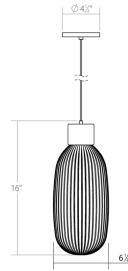

Project:

Friso LED Pendant Spec Sheet

SKU: 3101.35 Learn more at:
<https://sonnemanlight.com/friso-led-single-pendant>

Description: **A softly shaped volume, realized in clear ribbed glass, dramatically reveals a white luminous core within.** Also available as [Chandelier](#) and as a [Friso Aro LED Pendant](#).

Type #:

Dimensions

Height:	15.75"
Diameter:	6.75"
Canopy/Backplate/Base:	4.5"
Hanging Details:	10' Adjustable Cord
Size:	1-Light
Canopy/Backplate/Base Height:	0.5

Electrical Specs

Bulb(s) Included?:	Yes
Bulb 1 Type:	Integral LED
Bulb Quantity:	1
Input Voltage:	120VAC
Wattage:	10
Initial Lumens:	1100
Delivered Lumens:	680
Color Temperature:	3000K
CRI:	90
Power Supply Type:	Driver
Power Supply Quantity:	1
Power Supply Location:	Outlet Box
Dimming Type:	TRIAC/ELV
Bulb Max Wattage:	10

Shipping

Carton 1 L x W x H:	21" X 14" X 11"
---------------------	-----------------

Shade

Shade Material:	Clear Glass
-----------------	-------------

Available Finishes

Available Finishes: Polished Nickel (.35), Satin Black (.25)