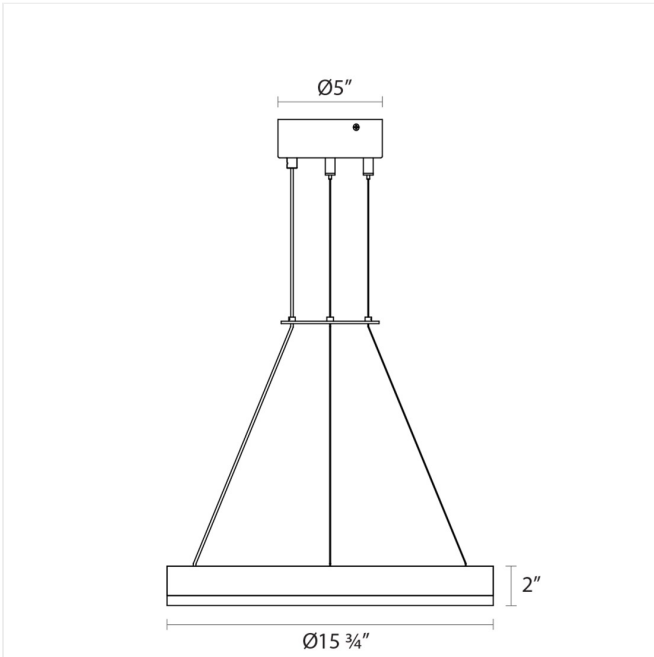

Project:

Corona Ring LED Pendant Spec Sheet

SKU: 2313.16

Corona is a circular profile of light; a warm ringed glow of LED illumination providing both the presence and the absence of volume. Corona is available in a range of larger diameters. Also available as a [Double Corona Ring Pendant](#).

Learn more: <https://sonnemanlight.com/corona-ring-led-pendant>

Type #:

Dimensions

Height:	2"
Diameter:	15.75"
Canopy/Backplate/Base:	5"
Hanging Details:	6' Adjustable Cable
Size:	16"

Electrical Specs

Bulb(s) Included?:	Yes
Bulb 1 Type:	Integral LED
Input Voltage:	120VAC
Wattage:	19
Initial Lumens:	1350
Delivered Lumens:	720
Kelvin:	3000K
CRI:	90
Power Supply Type:	Driver
Power Supply Quantity:	1
Power Supply Location:	Canopy
Dimming Type:	TRIAC/ELV
Bulb Max Wattage:	19

Installation

Installation:	Licensed electrician required
Sloped Ceiling Compatible?:	Not Compatible
Cord Length:	6 ft
Minimum Hanging Height:	10"
Maximum Hanging Height:	72"

Shipping

Carton 1 L x W x H:	19" X 19" X 9"
Carton 1 Gross Weight:	7 LBS