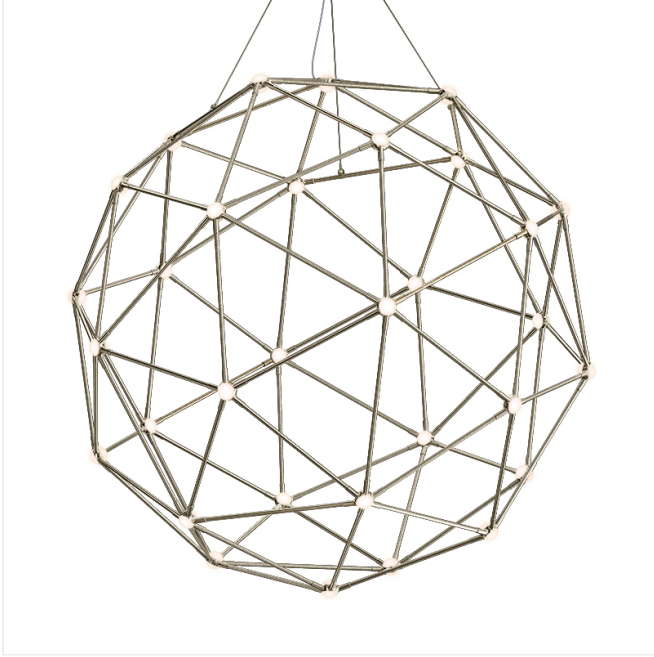

Project:

Constellation Hedron Chandelier Spec Sheet

SKU: 2170.13W

Constellation Hedron is composed of triangular frames connected in tension by illuminated LED hubs to form a spectacular structure of large circumference with dazzling scale and precision.

Learn more: <https://sonnemanlight.com/constellation-hedron-chandelier>

Type #:

Dimensions

Height:	45.75"
Diameter:	45"
Canopy/Backplate/Base:	8"
Hanging Details:	6' Adjustable Cord/Cable
Canopy/Backplate/Base Height:	2"

Electrical Specs

Bulb(s) Included?:	Yes
Bulb 1 Type:	Integral LED
Bulb Quantity:	40
Input Voltage:	100-277VAC
Wattage:	80
Initial Lumens:	8850
Delivered Lumens:	5200
Kelvin:	3000K
CRI:	90
Power Supply Type:	Driver
Power Supply Quantity:	1
Power Supply Location:	Canopy
Dimming Type:	TRIAC/ELV/0-10V
Bulb Max Wattage:	80

Shipping

Carton 1 L x W x H:	23" X 18" X 9"
Carton 1 Gross Weight:	24 LBS

Shade

Lens Type:	White Optical Acrylic Lens
Shade Material:	White Optical Acrylic

General Listings

Certification:	C-ETL-US
Color/Finish:	Satin Nickel (.13)
Dark Sky Friendly:	N