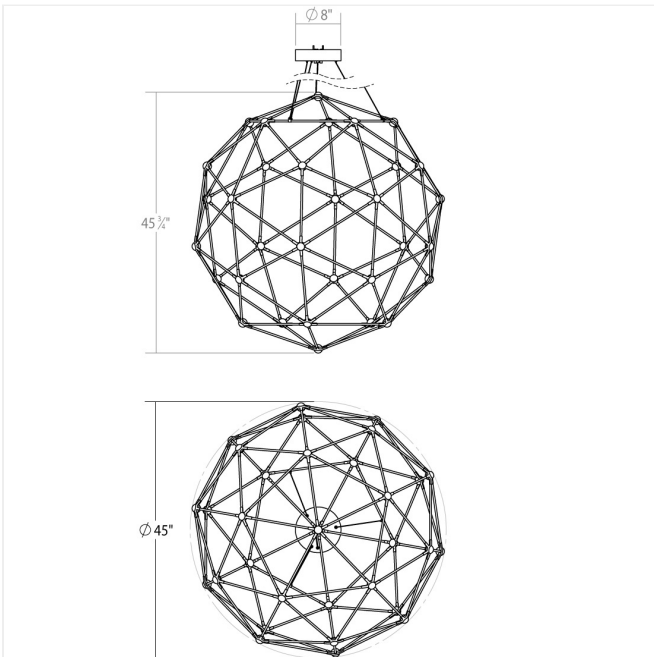

Project:

Constellation Hedron Chandelier Spec Sheet

SKU: 2170.13W

Constellation Hedron is composed of triangular frames connected in tension by illuminated LED hubs to form a spectacular structure of large circumference with dazzling scale and precision.

Learn more: <https://sonnemanlight.com/constellation-hedron-chandelier>

Type #:

Dimensions

Height:	45.75"
Diameter:	45"
Canopy/Backplate/Base:	8"
Hanging Details:	6' Adjustable Cord/Cable
Canopy/Backplate/Base Height:	2"

Electrical Specs

Bulb(s) Included?:	Yes
Bulb 1 Type:	Integral LED
Bulb Quantity:	40
Input Voltage:	100-277VAC
Wattage:	80
Initial Lumens:	8850
Delivered Lumens:	5200
Kelvin:	3000K
CRI:	90
Power Supply Type:	Driver
Power Supply Quantity:	1
Power Supply Location:	Canopy
Dimming Type:	TRIAC/ELV/0-10V
Bulb Max Wattage:	80

Shipping

Carton 1 L x W x H:	23" X 18" X 9"
Carton 1 Gross Weight:	24 LBS

Shade

Lens Type:	White Optical Acrylic Lens
Shade Material:	White Optical Acrylic

General Listings

Certification:	C-ETL-US
Color/Finish:	Satin Nickel (.13)
Dark Sky Friendly:	N