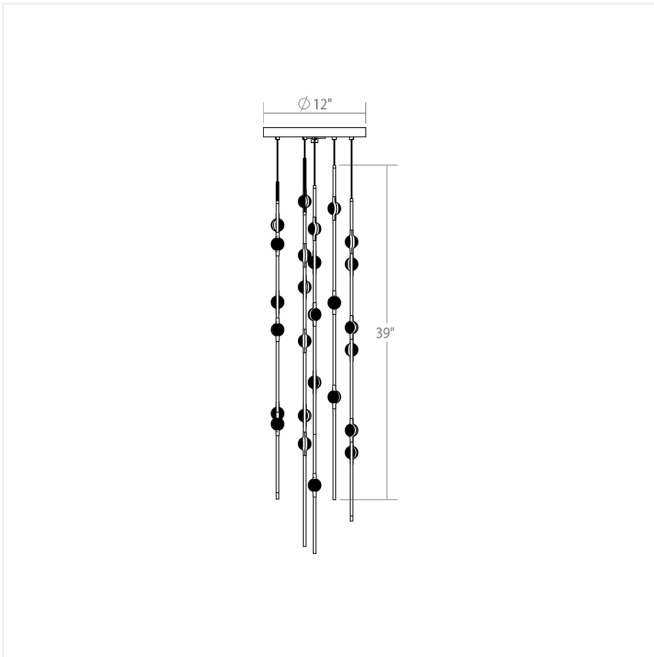

Project:

Constellation Andromeda Chandelier Spec Sheet

SKU: 2162.38C-S-27-J20

LED hubs connected in linear strands of various lengths are suspended to form dramatically powerful luminance within a vertical space. Available in a variety of sizes and configurations, with lens options of crystal facets or soft white, Constellation Andromeda can also be customized for your project.

Learn more: <https://sonnemanlight.com/constellation-andromeda-chandelier>

Type #:

Dimensions

Height:	39"
Diameter:	12"
Canopy/Backplate/Base:	12"
Hanging Details:	10' Adjustable Cord
Shape:	Round
Size:	Short 12"

Electrical Specs

Bulb(s) Included?:	Yes
Bulb 1 Type:	Integral LED
Bulb Quantity:	26
Input Voltage:	100-277VAC
Wattage:	52
Initial Lumens:	5730
Delivered Lumens:	4030
Kelvin:	2700K
CRI:	90
Power Supply Type:	Driver
Power Supply Quantity:	1
Power Supply Location:	Remote
Dimming Type:	TRIAC/ELV/0-10V

Installation

Installation:	Licensed electrician required, multi-step installation
Sloped Ceiling Compatible?:	Compatible up to 45°
Cord Length:	20 ft
Minimum Hanging Height:	40"
Maximum Hanging Height:	160"