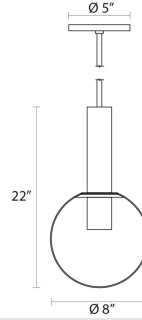

Type #:

Dimensions

Height: 22"
Diameter: 8"
Canopy/Backplate/Base: 5"
Hanging Details: 10"
Adjustable Cord
Size: 8" 1-Light

Installation

Installation: Licensed electrician required
Sloped Ceiling Compatible?: Compatible
Minimum Hanging Height: 22"
Maximum Hanging Height: 142"

Shipping

Carton 1 L x W x H: 11" X 11" X 15"
Carton 1 Gross Weight: 6 LBS

Shade

Shade 1 Material: Glass

Available Finishes

Available Finishes: Polished Nickel (.35)