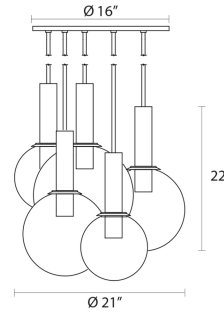

### Dimensions

Height:	22"
Diameter:	26"
Canopy/Backplate/Base:	16"
Hanging Details:	10' Adjustable Cord
Size:	5-Light

### Shipping

Carton 1 L x W x H:	31" X 25" X 22"
Carton 1 Gross Weight:	30 LBS