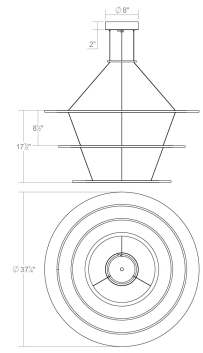

Project:

Arctic Rings Large Triple LED Ring Pendant Spec Sheet

SKU: 2076.16 Learn more at:
<https://sonnemanlight.com/arctic-rings-led-ring-pendant>

Description: Luminous circular rings suspended in multiple tapered stacks lend the lightness of air to Arctic Rings configurations. Illumination radiates from the surfaces and through the delicate edges of the floating rings. Available in multiple configurations and sizes, Arctic Rings can also be individually suspended to configure an array across a horizontal plane or throughout a vertical space. This statement peice is easy to assemble.

Type #:

Dimensions

Height: 17
Diameter: 37.25
Size: Large Triple LED Ring Pendant

Electrical Specs

Bulb(s) Included?: Yes
Bulb 1 Type: Integral LED
Bulb Quantity: 3
Input Voltage: 120-277VAC
Wattage: 50
Initial Lumens: 5500
Delivered Lumens: 3500
Color Temperature: 3000K
CRI: 90
Power Supply Type: Driver
Power Supply Quantity: 1
Power Supply Location: Canopy
Dimming Type: TRIAC/ELV/0-10V

Installation

Installation: Licensed electrician required
Sloped Ceiling Compatible?: Not Compatible
Cord Length: 20' Adjustable Cable
Minimum Hanging Height: 31.5
Maximum Hanging Height: 257

Shade

Shade 1 Material: Optical Acrylic
Shade 2 Color: Frosted
Shade 3 Material: Frosted Acrylic
Shade 3 Color: Frosted