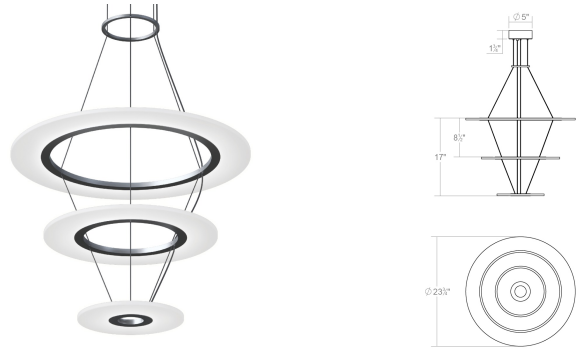

Project:

Arctic Rings Small Triple LED Ring Pendant Spec Sheet

SKU: 2075.16 Learn more at:
<https://sonnemanlight.com/arctic-rings-led-ring-pendant>

Description: Luminous circular rings suspended in multiple tapered stacks lend the lightness of air to Arctic Rings configurations. Illumination radiates from the surfaces and through the delicate edges of the floating rings. Available in multiple configurations and sizes, Arctic Rings can also be individually suspended to configure an array across a horizontal plane or throughout a vertical space. This statement piece is easy to assemble.

Type #:

Dimensions

Height: 17
Diameter: 30.5
Size: Small Triple LED Ring Pendant

Electrical Specs

Bulb(s) Included?: Yes
Bulb 1 Type: Integral LED
Bulb Quantity: 3
Input Voltage: 120-277VAC
Wattage: 22
Initial Lumens: 2400
Delivered Lumens: 1540
Color Temperature: 3000K
CRI: 90
Power Supply Type: Driver
Power Supply Quantity: 1
Power Supply Location: Canopy
Dimming Type: TRIAC/ELV/0-10V

Installation

Installation: Licensed electrician required
Sloped Ceiling Compatible?: Not Compatible
Cord Length: 20' Adjustable Cable
Minimum Hanging Height: 31.5
Maximum Hanging Height: 257

Shade

Shade 1 Material: Optical Acrylic
Shade 2 Color: Frosted
Shade 3 Material: Frosted Acrylic
Shade 3 Color: Frosted