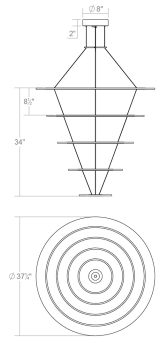

# Arctic Rings™ LED Ring Pendant Spec Sheet

SKU: 2078.25 Learn more at:  
<https://sonnemanlight.com/arctic-rings-led-ring-pendant>

Description: Luminous circular rings suspended in multiple tapered stacks lend the lightness of air to Arctic Rings configurations. Illumination radiates from the surfaces and through the delicate edges of the floating rings. Available in multiple configurations and sizes, Arctic Rings can also be individually suspended to configure an array across a horizontal plane or throughout a vertical space. This statement piece is easy to assemble.

## Dimensions

Height: 34  
Diameter: 37.25  
Size: Quintuple LED Ring Pendant