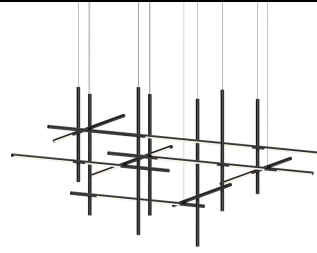

Project:

Labyrinth Intersections Pendant Spec Sheet

SKU: 2099.25 Learn more at:
<https://sonnemanlight.com/labyrinth-intersections-chandelier>

Description: Timely and timeless, Labyrinth's systematic structure—an intersecting tubular LED framework in combination with cast pin connections—creates dynamic geometric order.

Scaled for residential, hospitality and commercial settings for an enduring modern presence.

This 2023 release is part of the Labyrinth family, which also includes the [Square Chandelier](#).

Type #:

Dimensions

Height:	44.75"
Width:	101.25"
Length:	65.75"
Hanging Details:	20' Adjustable Cable
Size:	Large
Canopy/Backplate/Base Width:	10.5"
Canopy/Backplate/Base Depth:	10.5"
Canopy/Backplate/Base Height:	2"

Electrical Specs

Shade

Shade 1 Material:	Optical Acrylic
Shade 1 Color:	White

General Listings

Features:	Damp Rated
Certification:	cETL
Color/Finish:	Satin Black (.25)
Dark Sky Friendly:	N