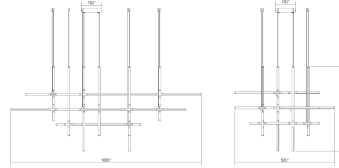

Project:

Labyrinth Intersections Pendant Spec Sheet

SKU: 2099.25 Learn more at:
<https://sonnemanlight.com/labyrinth-intersections-chandelier>

Description: Timely and timeless, Labyrinth's systematic structure—an intersecting tubular LED framework in combination with cast pin connections—creates dynamic geometric order.

Scaled for residential, hospitality and commercial settings for an enduring modern presence.

This 2023 release is part of the Labyrinth family, which also includes the [Square Chandelier](#).

Type #:

Dimensions

Height:	44.75"
Width:	101.25"
Length:	65.75"
Hanging Details:	20' Adjustable Cable
Size:	Large
Canopy/Backplate/Base Width:	10.5"
Canopy/Backplate/Base Depth:	10.5"
Canopy/Backplate/Base Height:	2"

Electrical Specs

Installation

Installation:	Licensed electrician required, multi-step installation
Sloped Ceiling Compatible?:	Adapter Available
Installation Orientation:	N/A
Cord Length:	20' Adjustable Cable
Minimum Hanging Height:	47.75"
Maximum Hanging Height:	191.75"