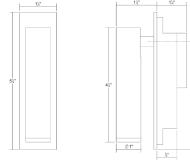

Type #:

Dimensions

Height:	5.5"
Width:	1.5"
Minimum Extension:	1.5"
Maximum Extension:	4.75"
Canopy/Backplate/Base Width:	1.5"
Canopy/Backplate/Base Depth:	0.25"
Canopy/Backplate/Base Height:	5.5"

Electrical Specs