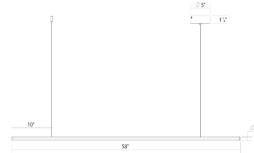

Project:

Fino 60" LED Pendant Spec Sheet

SKU: 3777.01 Learn more at:
<https://sonnemanlight.com/fino-pendant>

Description: A precisely curved form is revolved around a center axis, forming a Torus of reflected LED luminance that appears to float in air with an open lightness. Hung high or low within a space, its delicate presence glows with a warm reflected brightness.

This family is also available as a [Bath Bar](#).

Type #:

Dimensions

Height:	0.75"
Width:	58"
Length:	0.75"
Canopy/Backplate/Base:	5"
Hanging Details:	20' Adjustable Cord/Cable
Size:	60"
Canopy/Backplate/Base Depth:	2"