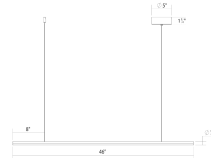

Project:

Fino 48" LED Pendant Spec Sheet

SKU: 3776.01 Learn more at:
<https://sonnemanlight.com/fino-pendant>

Description: A precisely curved form is revolved around a center axis, forming a Torus of reflected LED luminance that appears to float in air with an open lightness. Hung high or low within a space, its delicate presence glows with a warm reflected brightness.

This family is also available as a [Bath Bar](#).

Type #:

Dimensions

Height:	0.75"
Width:	48"
Length:	0.75"
Canopy/Backplate/Base:	5"
Hanging Details:	20' Adjustable Cord/Cable
Size:	48"
Canopy/Backplate/Base Depth:	2"