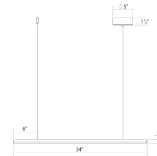

Project:

Fino 36" LED Pendant Spec Sheet

SKU: 3775.01 Learn more at:
<https://sonnemanlight.com/fino-pendant>

Description: A precisely curved form is revolved around a center axis, forming a Torus of reflected LED luminance that appears to float in air with an open lightness. Hung high or low within a space, its delicate presence glows with a warm reflected brightness.

This family is also available as a [Bath Bar](#).

Type #:

Dimensions

Height:	0.75"
Width:	36"
Length:	0.75"
Canopy/Backplate/Base:	5"
Hanging Details:	20' Adjustable Cord/Cable
Size:	36"
Canopy/Backplate/Base Depth:	2"