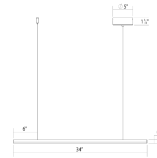

## Dimensions

Height:	0.75"
Width:	36"
Length:	0.75"
Canopy/Backplate/Base:	5"
Hanging Details:	20' Adjustable Cord/Cable
Size:	36"
Canopy/Backplate/Base Depth:	2"