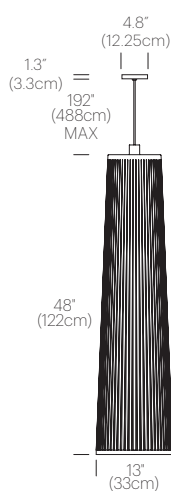

SOLIS PENDANT

DESCRIPTION

Solis is an innovatively simple and elegant suspension lamp that can be used as a pendant, hung from a wall, or as a freestanding portable luminaire to create a distinctive ambiance. The resulting piece is an engaging blend of light and shadow, casting shimmering rays and radiating patterns onto a space.

FIXTURE TYPE

Pendant

LIGHT SOURCE

(1) 3000K E26 base 60W PAR30 NSP halogen bulb:
1090lm
LED equivalent available upon request

PRODUCT CODES

Solis 24 (White):	SOLI 24 WHT
Solis 24 (Black):	SOLI 24 BLK
Solis 24 (Brown):	SOLI 24 BRN
Solis 24 (Silver):	SOLI 24 SLV
Solis 48 (White):	SOLI 48 WHT
Solis 48 (Black):	SOLI 48 BLK
Solis 48 (Brown):	SOLI 48 BRN
Solis 48 (Silver):	SOLI 48 SLV
Solis 72 (White):	SOLI 72 WHT
Solis 72 (Black):	SOLI 72 BLK
Solis 72 (Brown):	SOLI 72 BRN
Solis 72 (Silver):	SOLI 72 SLV
Solis Wall Plate Cover:	SOLI WALL HW CVR

FINISHES

LIGHT CONTROL

Full range dim (in-line slide dimmer)
Can be hard-wired

FEATURES

Ships flat-packed
Full-range dim

SPECIFICATIONS

Voltage: 120V or 240V 50/60Hz
Fire retardant polyester fabric
Cable length: 16' (488cm) (Field Cuttable)
1 year warranty

CERTIFICATIONS

UL listed components

PACKAGING WEIGHT AND DIMENSIONS

Solis 24/48/72:	8.6LBS	14.5" X 13.5" X 8.5"
	3.9KGS	37cm X 34cm X 22cm

NOTES

Custom requests can be considered on volume orders

DIMENSIONS

SOLIS 48