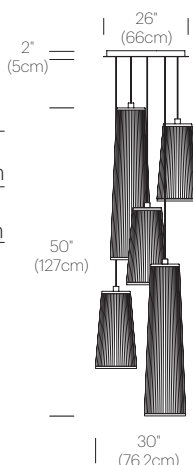

UL listed components

PACKAGING WEIGHT AND DIMENSIONS

Solis 24/48:	8.6LBS	14.5" X 13.5" X 8.5"
	3.9KGS	37cm X 34cm X 22cm

NOTES

Custom requests can be considered on volume orders

FINISHES

WHITE

BLACK

CERTIFICATIONS

UL listed components

PACKAGING WEIGHT AND DIMENSIONS

Solis 24/48/72:	8.6LBS	14.5" X 13.5" X 8.5"
	3.9KGS	37cm X 34cm X 22cm

NOTES

Custom requests can be considered on volume orders

DIMENSIONS

UL listed components

PACKAGING WEIGHT AND DIMENSIONS

Solis 24/48/72:	8.6LBS	14.5" X 13.5" X 8.5"
	3.9KGS	37cm X 34cm X 22cm
Chandelier canopy 26":	30LBS	32" X 32" X 6"
	13.6KGS	81cm X 81cm X 15cm

NOTES

Custom requests can be considered on volume orders

FINISHES

DIMENSIONS

SOLIS CHANDELIER 3 (24")

SOLIS CHANDELIER 3 (48")

SOLIS CHANDELIER 3 (72")

SOLIS CHANDELIER 5 (24"/48")

SOLIS CHANDELIER 5 (48"/72")

CHANDELIER CANOPY 26"