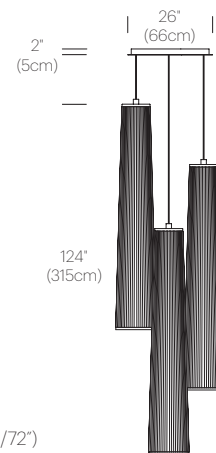

UL listed components

PACKAGING WEIGHT AND DIMENSIONS

Solis 24/48:	8.6LBS	14.5" X 13.5" X 8.5"
	3.9KGS	37cm X 34cm X 22cm

NOTES

Custom requests can be considered on volume orders

FINISHES

WHITE

BLACK

CERTIFICATIONS

UL listed components

PACKAGING WEIGHT AND DIMENSIONS

Solis 24/48/72:	8.6LBS	14.5" X 13.5" X 8.5"
	3.9KGS	37cm X 34cm X 22cm

NOTES

Custom requests can be considered on volume orders

DIMENSIONS

UL listed components

PACKAGING WEIGHT AND DIMENSIONS

Solis 24/48/72:	8.6LBS	14.5" X 13.5" X 8.5"
	3.9KGS	37cm X 34cm X 22cm
Chandelier canopy 26":	30LBS	32" X 32" X 6"
	13.6KGS	81cm X 81cm X 15cm

NOTES

Custom requests can be considered on volume orders

FINISHES

DIMENSIONS

SOLIS CHANDELIER 3 (24")

SOLIS CHANDELIER 3 (48")

SOLIS CHANDELIER 3 (72")

SOLIS CHANDELIER 5 (24"/48")

SOLIS CHANDELIER 5 (48"/72")

CHANDELIER CANOPY 26"