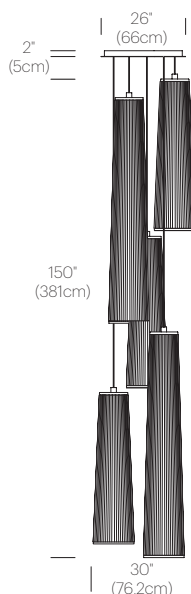

UL listed components

PACKAGING WEIGHT AND DIMENSIONS

Solis 24/48:	8.6LBS	14.5" X 13.5" X 8.5"
	3.9KGS	37cm X 34cm X 22cm

NOTES

Custom requests can be considered on volume orders

FINISHES

WHITE

BLACK

CERTIFICATIONS

UL listed components

PACKAGING WEIGHT AND DIMENSIONS

Solis 24/48/72:	8.6LBS	14.5" X 13.5" X 8.5"
	3.9KGS	37cm X 34cm X 22cm

NOTES

Custom requests can be considered on volume orders

DIMENSIONS

UL listed components

PACKAGING WEIGHT AND DIMENSIONS

Solis 24/48/72:	8.6LBS	14.5" X 13.5" X 8.5"
	3.9KGS	37cm X 34cm X 22cm
Chandelier canopy 26":	30LBS	32" X 32" X 6"
	13.6KGS	81cm X 81cm X 15cm

NOTES

Custom requests can be considered on volume orders

FINISHES

DIMENSIONS

SOLIS CHANDELIER 3 (24")

SOLIS CHANDELIER 3 (48")

SOLIS CHANDELIER 3 (72")

SOLIS CHANDELIER 5 (24"/48")

SOLIS CHANDELIER 5 (48"/72")

CHANDELIER CANOPY 26"