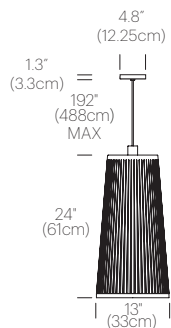

DIMENSIONS

SOLIS 24