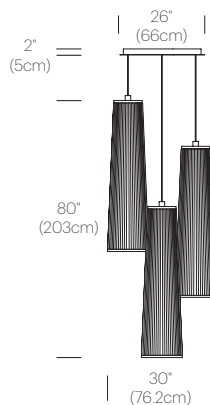

UL listed components

PACKAGING WEIGHT AND DIMENSIONS

Solis 24/48:	8.6LBS	14.5" X 13.5" X 8.5"
	3.9KGS	37cm X 34cm X 22cm

NOTES

Custom requests can be considered on volume orders

FINISHES

WHITE

BLACK

CERTIFICATIONS

UL listed components

PACKAGING WEIGHT AND DIMENSIONS

Solis 24/48/72:	8.6LBS	14.5" X 13.5" X 8.5"
	3.9KGS	37cm X 34cm X 22cm

NOTES

Custom requests can be considered on volume orders

DIMENSIONS

UL listed components

PACKAGING WEIGHT AND DIMENSIONS

Solis 24/48/72:	8.6LBS	14.5" X 13.5" X 8.5"
	3.9KGS	37cm X 34cm X 22cm
Chandelier canopy 26":	30LBS	32" X 32" X 6"
	13.6KGS	81cm X 81cm X 15cm

NOTES

Custom requests can be considered on volume orders

FINISHES

DIMENSIONS

SOLIS CHANDELIER 3 (24")

SOLIS CHANDELIER 3 (48")

SOLIS CHANDELIER 3 (72")

SOLIS CHANDELIER 5 (24"/48")

SOLIS CHANDELIER 5 (48"/72")

CHANDELIER CANOPY 26"