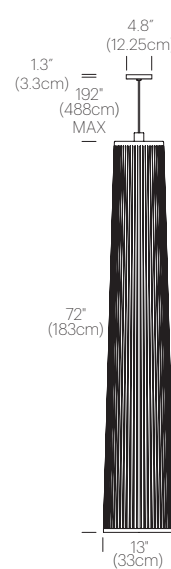

SOLIS PENDANT

DESCRIPTION

Solis is an innovatively simple and elegant suspension lamp that can be used as a pendant, hung from a wall, or as a freestanding portable luminaire to create a distinctive ambiance. The resulting piece is an engaging blend of light and shadow, casting shimmering rays and radiating patterns onto a space.

FIXTURE TYPE

Pendant

LIGHT SOURCE

(1) 3000K E26 base 60W PAR30 NSP halogen bulb:
1090lm
LED equivalent available upon request

PRODUCT CODES

Solis 24 (White):	SOLI 24 WHT
Solis 24 (Black):	SOLI 24 BLK
Solis 24 (Brown):	SOLI 24 BRN
Solis 24 (Silver):	SOLI 24 SLV
Solis 48 (White):	SOLI 48 WHT
Solis 48 (Black):	SOLI 48 BLK
Solis 48 (Brown):	SOLI 48 BRN
Solis 48 (Silver):	SOLI 48 SLV
Solis 72 (White):	SOLI 72 WHT
Solis 72 (Black):	SOLI 72 BLK
Solis 72 (Brown):	SOLI 72 BRN
Solis 72 (Silver):	SOLI 72 SLV
Solis Wall Plate Cover:	SOLI WALL HW CVR

FINISHES

LIGHT CONTROL

Full range dim (in-line slide dimmer)
Can be hard-wired

FEATURES

Ships flat-packed
Full-range dim

SPECIFICATIONS

Voltage: 120V or 240V 50/60Hz
Fire retardant polyester fabric
Cable length: 16' (488cm) (Field Cuttable)
1 year warranty

CERTIFICATIONS

UL listed components

PACKAGING WEIGHT AND DIMENSIONS

Solis 24/48/72:	8.6LBS	14.5" X 13.5" X 8.5"
	3.9KGS	37cm X 34cm X 22cm

NOTES

Custom requests can be considered on volume orders

DIMENSIONS

SOLIS 72