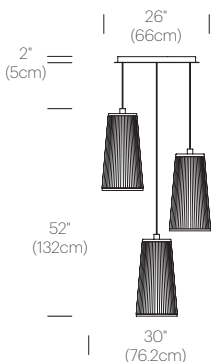

UL listed components

PACKAGING WEIGHT AND DIMENSIONS

Solis 24/48:	8.6LBS	14.5" X 13.5" X 8.5"
	3.9KGS	37cm X 34cm X 22cm

NOTES

Custom requests can be considered on volume orders

FINISHES

WHITE

BLACK

CERTIFICATIONS

UL listed components

PACKAGING WEIGHT AND DIMENSIONS

Solis 24/48/72:	8.6LBS	14.5" X 13.5" X 8.5"
	3.9KGS	37cm X 34cm X 22cm

NOTES

Custom requests can be considered on volume orders

DIMENSIONS

UL listed components

PACKAGING WEIGHT AND DIMENSIONS

Solis 24/48/72:	8.6LBS	14.5" X 13.5" X 8.5"
	3.9KGS	37cm X 34cm X 22cm
Chandelier canopy 26":	30LBS	32" X 32" X 6"
	13.6KGS	81cm X 81cm X 15cm

NOTES

Custom requests can be considered on volume orders

FINISHES

DIMENSIONS

SOLIS CHANDELIER 3 (24")

SOLIS CHANDELIER 3 (48")

SOLIS CHANDELIER 3 (72")

SOLIS CHANDELIER 5 (24"/48")

SOLIS CHANDELIER 5 (48"/72")

CHANDELIER CANOPY 26"