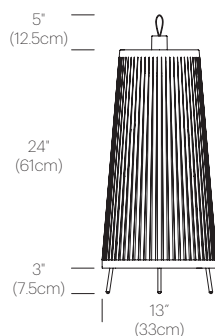

DIMENSIONS

SOLIS FS 24