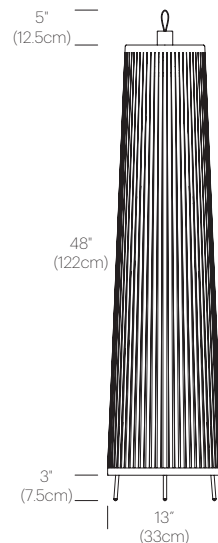

UL listed components

PACKAGING WEIGHT AND DIMENSIONS

Solis 24/48:	8.6LBS	14.5" X 13.5" X 8.5"
	3.9KGS	37cm X 34cm X 22cm

NOTES

Custom requests can be considered on volume orders

FINISHES

WHITE

BLACK

BROWN

SILVER

DIMENSIONS

SOLIS FS 24

SOLIS FS 48

SOLIS PENDANT

DESCRIPTION

Solis is an innovatively simple and elegant suspension lamp that can be used as a pendant, hung from a wall, or as a freestanding portable luminaire to create a distinctive ambiance. The resulting piece is an engaging blend of light and shadow, casting shimmering rays and radiating patterns onto a space.

CERTIFICATIONS

UL listed components

PACKAGING WEIGHT AND DIMENSIONS

Solis 24/48/72:	8.6LBS	14.5" X 13.5" X 8.5"
	3.9KGS	37cm X 34cm X 22cm

NOTES

Custom requests can be considered on volume orders

DIMENSIONS

FINISHES

DIMENSIONS

SOLIS CHANDELIER 3 (24")

SOLIS CHANDELIER 3 (48")

SOLIS CHANDELIER 3 (72")

SOLIS CHANDELIER 5 (24"/48")

SOLIS CHANDELIER 5 (48"/72")

CHANDELIER CANOPY 26"