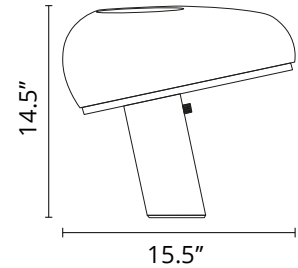

FLOS

■ FU638030 Black

Snoopy

Designed by Achille and Pier Giacomo Castiglioni, 1967

Halogen - 75W

Are you a professional and your project needs consulting and support?

[BOOK AN APPOINTMENT](#)

Main specifications

EAN	8059607011973
Mounting	Table
Environments	Indoor dry location
Light Source Type	Bulb
Lamp category	Halogen
Lamp type	T10
Lamp holders	E26
Number of heads	1
Power (W)	75

Physical

Color	Black
Net weight (lb)	17.62
Package volume (in)	6193.91
IP internal	20