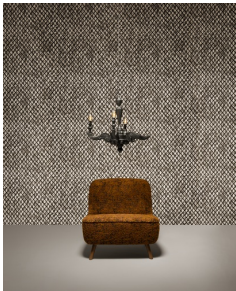

Smoke Chandelier

MAARTEN BAAS

Furniture finished with fire. The beauty and character of burned wood is now captured in a long lasting material. By creating the strange sensation of a burnt chandelier Maarten Baas interpreted his fascination for the element fire with a groundbreaking approach. Capturing the burning flames into the solidity of wood. Each Chandelier is unique due to this exceptional production process. Just like the Phoenix, the Smoke objects are reborn from their ashes, gaining new vitality and beauty in a very unusual way.

Detailing

The enchanting texture of burnt wood. Each item from the Smoke series share the unfamiliar and untamed finish that is characterized by fire.

Colours

Black

Smoke Chandelier

Dimensions

65cm | 25.6"

55cm | 21.7"