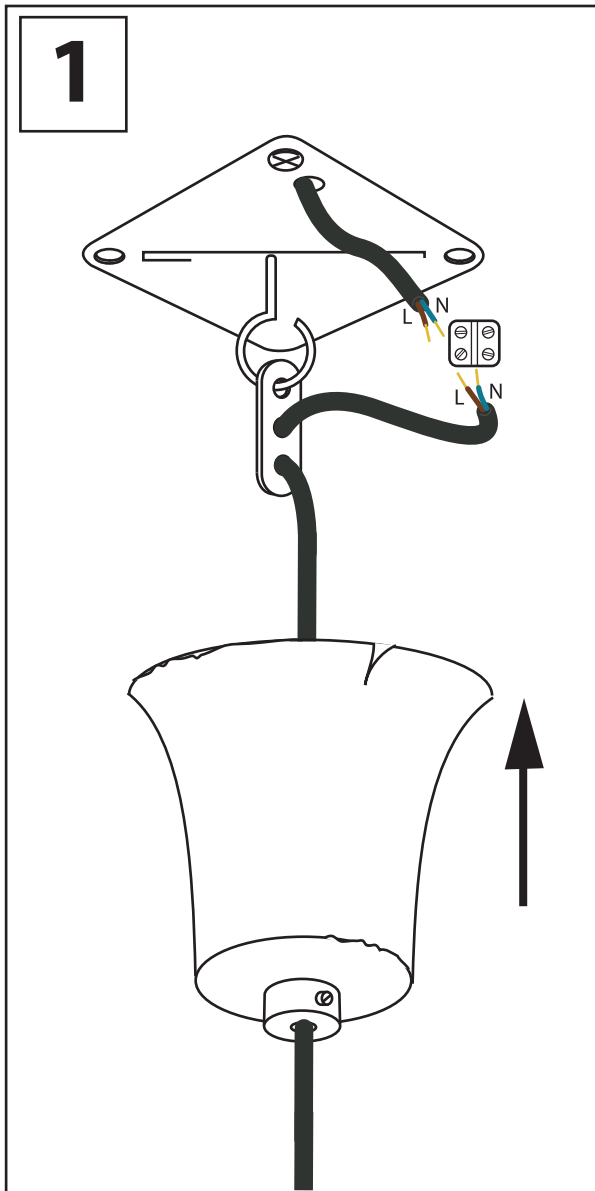

moooi®

instructions

TECHNICAL INFORMATION

name Smoke Chandelier
code molsc-555-

dimensions 55 x 65 cm (h x Ø)

materials burned wood, finished off with epoxy

design Maarten Baas

*the manufacturer does not accept any responsibility for damage or injury as a result of wrong use of the lighting system

MAX 3 x 40W / 120W combined

3 x E14 ~ 220-230V 50Hz

EG declaration of conformity for electrical products (according to Annex IIIB of the Low Voltage Directive 73/23/EEG)

January 2005

Moooi
Minervum 7003
4817 ZL Breda
The Netherlands