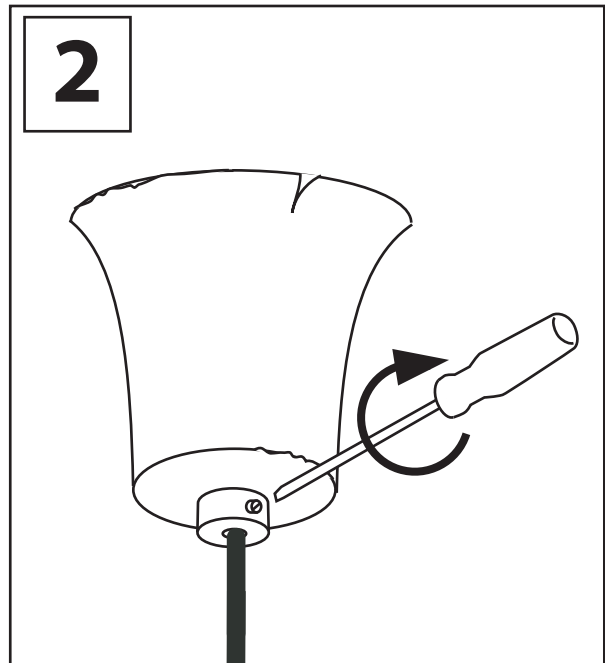

moooi®

instructions

TECHNICAL INFORMATION

name Smoke Chandelier
code molsc-555-

dimensions 55 x 65 cm (h x Ø)

materials burned wood, finished off with epoxy

design Maarten Baas

*the manufacturer does not accept any responsibility for damage or injury as a result of wrong use of the lighting system