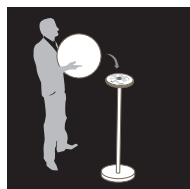

ACCESSOIRES

STAND IT