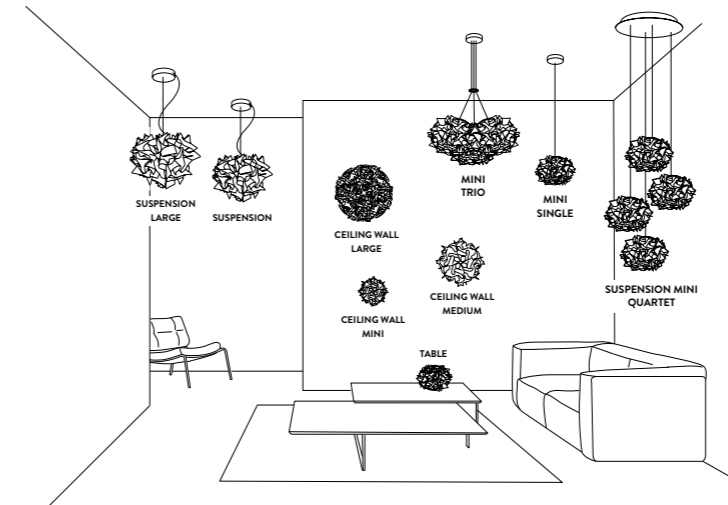

VELI ENTIRE COLLECTION