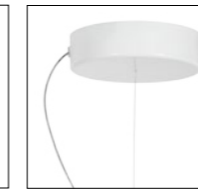

PRODUCT / PRODOTTO	DIMENSIONS / MISURE	COLOUR / COLORE	CODE / CODICE		
SUSPENSION LARGE Bulbs E27: 4 X 12W LED Filament Dimmable with: Dimmable bulbs Made of: Opalflex® / Lentiflex® / Goldflex® / Steelflex® / Copperflex® With: Magnetic System® Weight: net Kg 2,07 - gross Kg 5,7 Package: 61 x 61 x h. 64 cm CB REPORT AVAILABLE	20-140 cm min 8" max 55" 50 cm (19-3/4") 60 cm (23-3/4") LIGHT SOURCE: BOTTOM VIEW	■ OPAL ■ PLUM ■ CHARCOAL ■ COUTURE RED WIRE ■ COUTURE TRSP. WIRE ■ PRISMA ■ SILVER ■ COPPER ■ GOLD	VEL78SOS0003W_000 VEL78SOS0003H_000 VEL78SOS0003N_000 VEL78SOS0003BW000 VEL78SOS0T03BW000 VEL78SOS0003LE000 VEL78SOS0003S_000 VEL78SOS0003RA000 VEL78SOS0003O_000		
		SUSPENSION Bulbs E27: 2 X 12W LED Filament Dimmable with: Dimmable bulbs Made of: Opalflex® / Lentiflex® / Goldflex® / Steelflex® / Copperflex® With: Magnetic System® Weight: net Kg 1,15 - gross Kg 2,6 Package: 55 x 57 x h. 23 cm CB REPORT AVAILABLE	20-140 cm min 8" max 55" 36 cm (14-1/4") 42 cm (16-1/2") LIGHT SOURCE: BOTTOM VIEW	■ OPAL ■ PLUM ■ CHARCOAL ■ COUTURE RED WIRE ■ COUTURE TRSP. WIRE ■ PRISMA ■ SILVER ■ COPPER ■ GOLD	VEL78SOS0001W_000 VEL78SOS0001H_000 VEL78SOS0001N_000 VEL78SOS0001BW000 VEL78SOS0T01BW000 VEL78SOS0001LE000 VEL78SOS0001S_000 VEL78SOS0001RA000 VEL78SOS0001O_000

CANOPY DETAILS

VELI COUTURE

LARGE- MEDIUM: Ø 12 cm x h. 3,2 cm (Ø 4-3/4" x h. 1-1/4")

Red wrapped electric wire - Available also with transparent cable
Cavo calzato rosso - Disponibile anche con cavo trasparente

6m. cable kit must be ordered with lamp purchase
Kit Cavi da 6m da richiedere tassativamente in fase di ordine

Kit di installazione multipla su richiesta
Multiple installation kit on request