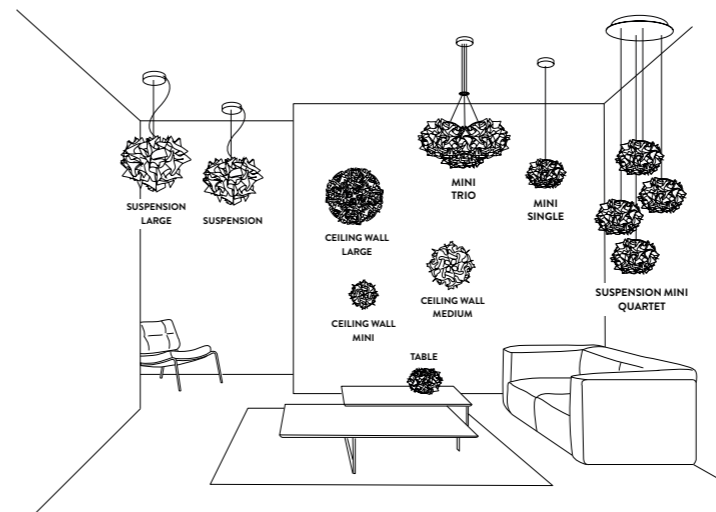

PRODUCT / PRODOTTO	DIMENSIONS / MISURE	COLOUR / COLORE	CODE / CODICE
CEILING / WALL LARGE Bulbs E27: 3 X 12W LED Filament Dimmable with: Dimmable bulbs Made of: Opalflex® / Lentiflex® / Goldflex® / Steelflex® / Copperflex® With: MagneticSystem® Weight: net Kg 3,09 - gross Kg 7,6 Package: 80 x 80 x h. 30 cm CB REPORT AVAILABLE		OPAL VEL78PLF0003W_000	
		PLUM VEL78PLF0003H_000	
		CHARCOAL VEL78PLF0003N_000	
		COUTURE VEL78PLF0003BW000	
		PRISMA VEL78PLF0003LE000	
		SILVER VEL78PLF0003S_000	
CEILING / WALL MEDIUM Bulbs E27: 2 X 12W LED Filament Dimmable with: Dimmable bulbs Made of: Opalflex® / Lentiflex® / Goldflex® / Steelflex® / Copperflex® With: MagneticSystem® Weight: net Kg 1,25 - gross Kg 2,6 Package: 55 x 57 x h. 23 cm CB REPORT AVAILABLE		OPAL VEL78PLF0002W_000	
		PLUM VEL78PLF0002H_000	
		CHARCOAL VEL78PLF0002N_000	
		CHILLI VEL78PLF0002R_000	
		CELESTE VEL78PLF0002D_000	
		COUTURE VEL78PLF0002BW000	
CEILING / WALL MINI Bulbs E14: 2 X 6W LED Filament Dimmable with: Dimmable bulbs Made of: Opalflex® / Lentiflex® / Goldflex® / Steelflex® / Copperflex® With: MagneticSystem® Weight: net Kg 0,61 - gross Kg 1,05 Package: 36 x 38 x h. 15 cm CB REPORT AVAILABLE		OPAL VEL78PLF0001W_000	
		PLUM VEL78PLF0001H_000	
		CHARCOAL VEL78PLF0001N_000	
		COUTURE VEL78PLF0001BW000	
		PRISMA VEL78PLF0001LE000	
		SILVER VEL78PLF0001S_000	

VELI ENTIRE COLLECTION