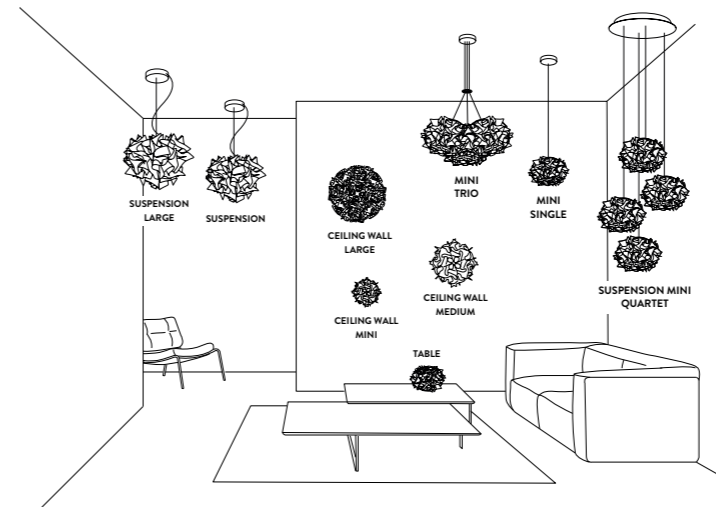

VELI ENTIRE COLLECTION