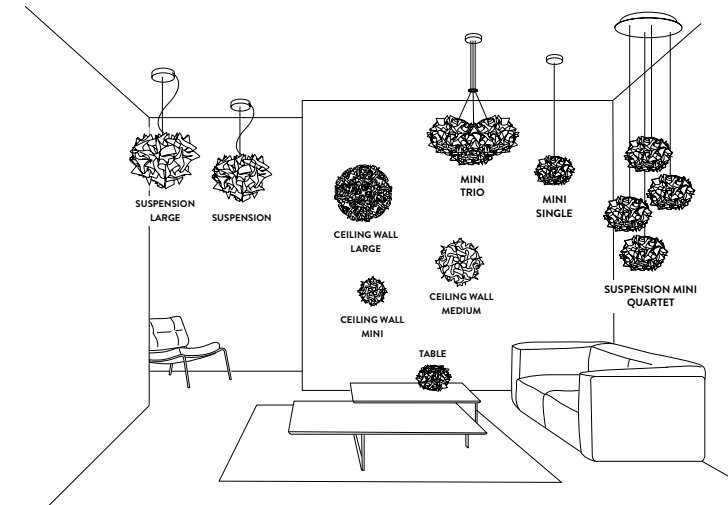

VELI ENTIRE COLLECTION