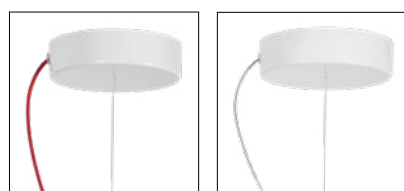

PRODUCT / PRODOTTO	DIMENSIONS / MISURE	COLOUR / COLORE	CODE / CODICE
SUSPENSION LARGE Bulbs E27: 4 X 12W LED Filament Dimmable with: Dimmable bulbs Made of: Opalflex® With: Magnetic System® Weight: net Kg 2,07 - gross Kg 5,7 Package: 61 x 61 x h. 64 cm		FOLIAGE RED WIRE	VELSL00FLG01R00000EU
		FOLIAGE TRSP. WIRE	VELSL00FLG01T00000EU
SUSPENSION Bulbs E27: 2 X 12W LED Filament Dimmable with: Dimmable bulbs Made of: Opalflex® With: Magnetic System® Weight: net Kg 1,15 - gross Kg 2,6 Package: 55 x 57 x h. 23 cm		FOLIAGE RED WIRE	VELSS00FLG01R00000EU
		FOLIAGE TRSP. WIRE	VELSS00FLG01T00000EU

CANOPY DETAILS

VELI FOLIAGE

LARGE- MEDIUM: Ø 12 cm x h. 3,2 cm (Ø 4-3/4" x h. 1-1/4")

Red wrapped electric wire - Available also with transparent cable
Cavo calzato rosso - Disponibile anche con cavo trasparente

6m. cable kit must be ordered with lamp purchase
Kit Cavi da 6m da richiedere tassativamente in fase di ordine

Multiple installation kit on request
Kit di installazione multipla su richiesta