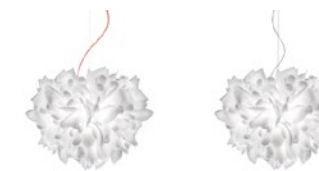

FINISHES

FOLIAGE
RED WIRE

FOLIAGE
TRASP. WIRE