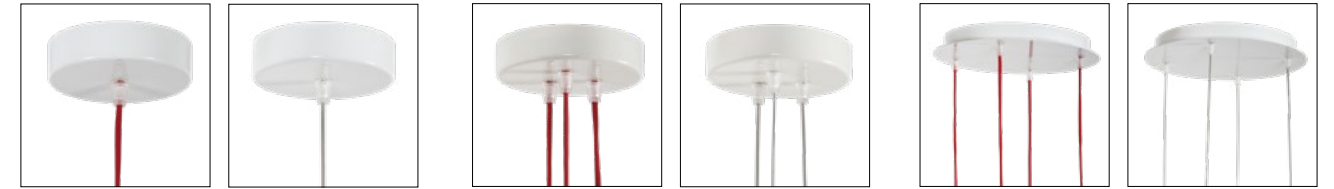

VELI MINI SUSPENSION by Adriano Rachele

Compendium page 198

PRODUCT / PRODOTTO	DIMENSIONS / MISURE	COLOUR / COLORE	CODE / CODICE
MINI SINGLE SUSPENSION Bulbs E27: 1 X 12W LED Filament Dimmable with: Dimmable bulbs Made of: Opalflex® With: Magnetic System® Weight: net Kg 0,6 - gross Kg 1,2 Package: 32 x 32 x h. 25 cm LIGHT SOURCE: BOTTOM VIEW		☐ COUTURE RED WIRE	VELXSXS0CTR01RMS000EU
		☐ COUTURE TRSP. WIRE	VELXSXS0CTR01TMS000EU
MINI TRIO SUSPENSION Bulbs E27: 3 X 12W LED Filament Dimmable with: Dimmable bulbs Made of: Opalflex® With: Magnetic System® Weight: net Kg 1,6 - gross Kg 5 Package: 64 x 62 x h. 34 cm LIGHT SOURCE: BOTTOM VIEW		☐ COUTURE RED WIRE	VELSM00CTR01RMT000EU
		☐ COUTURE TRSP. WIRE	VELSM00CTR01TMT000EU
MINI QUARTET SUSPENSION Bulbs E27: 4 X 12W LED Filament Dimmable with: Dimmable bulbs Made of: Opalflex® With: Magnetic System® Weight: net Kg 2 - gross Kg 5 Package: 64 x 62 x h. 34 cm LIGHT SOURCE: BOTTOM VIEW		☐ COUTURE RED WIRE	VELSM00CTR01RMQ000EU
		☐ COUTURE TRSP. WIRE	VELSM00CTR01TMQ000EU

CANOPY DETAILS