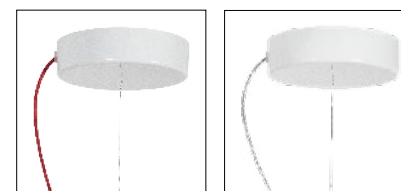

CANOPY DETAILS

VELI FOLIAGE

LARGE- MEDIUM: Ø 12 cm x h. 3,2 cm (Ø 4-3/4" x h. 1-1/4")

Red wrapped electric wire - Available also with transparent cable
Cavo calzato rosso - Disponibile anche con cavo trasparente

6m. cable kit must be ordered with lamp purchase
Kit Cavi da 6m da richiedere tassativamente in fase di ordine

Multiple installation kit on request
Kit di installazione multipla su richiesta