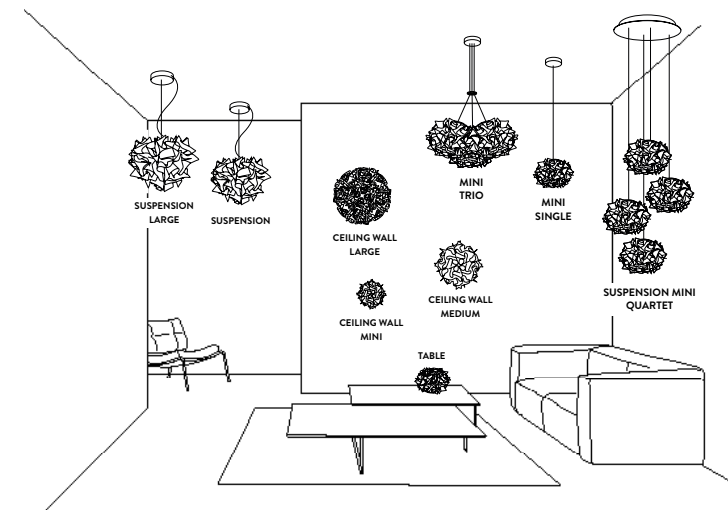

VELI ENTIRE COLLECTION