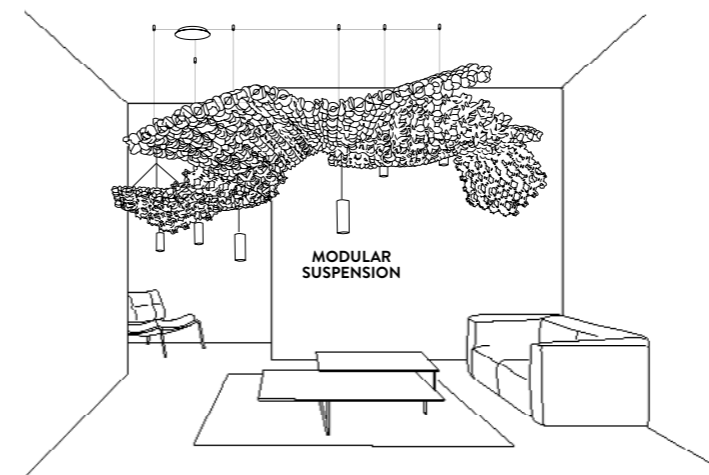

PRODUCT	DIMENSION	COLOUR	CODE
ADDITIONAL CEILING/WALL SPOTLIGHT LED: 10W - 220~240Vac/ 24Vdc 3000 Kelvin- 1550 Lumen - Dimmable Made of: Steel - Matte White RAL9016 Weight: net 0,4 - gross 0,4 lb Package: 3,1 x 3,1 x h 4,3 in		☐ WHITE	ACC00PLF0000W_NUV
		☐ WHITE	ACC00PLF0000W_NUV

CANOPY DETAILS

NUVEM

Ø 18 / 12 cm x h. 3 cm (Ø 7" / 4-3/4" x h. 1")
La coppetta ospita fino 6 cavi elettrici
Canopy max 6 electric wires
Standard cable kit: 6 m - Kit cavi da 6m standard

NUVEM ENTIRE COLLECTION