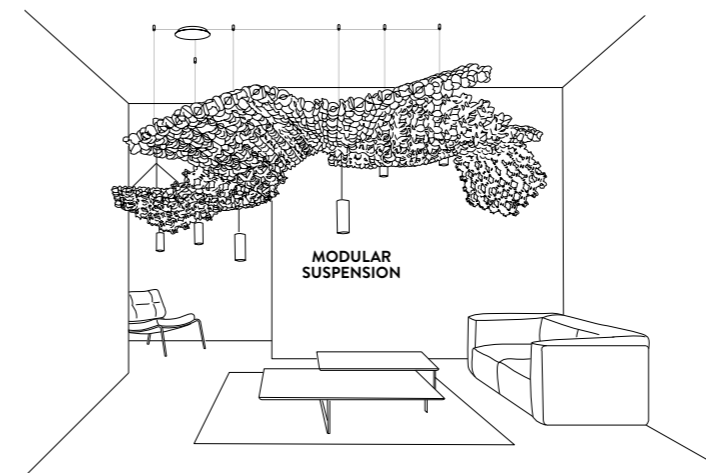

PRODUCT / PRODOTTO	DIMENSIONS / MISURE	COLOUR / COLORE	CODE / CODICE
ADDITIONAL CEILING/WALL SPOTLIGHT LED: 10W - 220~240Vac/ 24Vdc 3000 Kelvin- 1550 Lumen - Dimmable Made of: Steel - Matte White RAL9016 Weight: net 0,18 kg - gross 0,20 kg Package: 8 x 8 x h. 11 cm		☐ WHITE	ACC00PLF0000W_NUV

CANOPY DETAILS

NUVEM

Ø 18 / 12 cm x h. 3 cm (Ø 7" / 4-3/4" x h. 1")
La coppetta ospita fino 6 cavi elettrici
Canopy max 6 electric wires
Standard cable kit: 6 m - Kit cavi da 6m standard

NUVEM ENTIRE COLLECTION