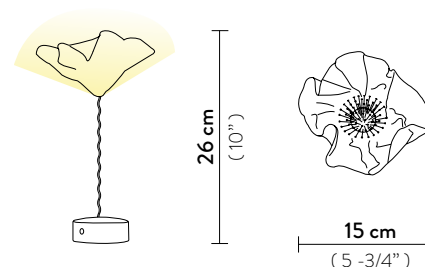

Weight: net 0,2 Kg - gross 0,8 Kg

Packaging: 19 x 19 x h. 35 cm

FINISH	PRODUCT CODE	EAN CODE	DETAILS
<p>VELVET PRISMA</p>	LAFT000VLV000BT000EU VELVET	8024727088822	LARGE ANCHOR DISC To be placed under a tablecloth Ø 7,3 cm x h. 0,1 cm
	LAFT000PRS000BT000EU PRISMA	8024727080888	
	ACCESSORIES		INCLUDED
	COMPLEMENTARY WALL ANCHOR		
	LARGE MAGNETIC ANCHOR DISK		
USB MULTICHARGER 20 PORTS ACC00CHAP020...000			

Weight: net 0,44 lbs - gross 1,76 lbs

Packaging: 7,48 x 7,48 x h. 13,78 in

FINISH	PRODUCT CODE	EAN CODE	DETAILS
<p>VELVET PRISMA</p>	LAFT000VLV000BT000US VELVET	8024727088839	LARGE ANCHOR DISC To be placed under a tablecloth Ø 7,3 cm x h. 0,1 cm
	LAFT000PRS000BT000US PRISMA	8024727082127	
	ACCESSORIES		
	COMPLEMENTARY WALL ANCHOR	INCLUDED	
	LARGE MAGNETIC ANCHOR DISK		
	USB MULTICHARGER 20 PORTS ACC00CHAP020...000		