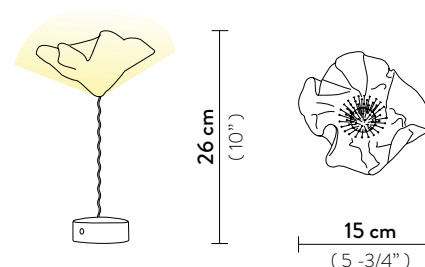

Weight: net 0,2 Kg - gross 0,8 Kg

Packaging: 19 x 19 x h. 35 cm

FINISH	PRODUCT CODE	EAN CODE	DETAILS
<p>VELVET PRISMA</p>	LAFT000VLV000BT000EU VELVET	8024727088822	LARGE ANCHOR DISC To be placed under a tablecloth Ø 7,3 cm x h. 0,1 cm
	LAFT000PRS000BT000EU PRISMA	8024727080888	
	ACCESSORIES		INCLUDED
	COMPLEMENTARY WALL ANCHOR		
	LARGE MAGNETIC ANCHOR DISK		
USB MULTICHARGER 20 PORTS ACC00CHAP020...000			

LAFLEUR APPLIQUE

Light Source: 1 X 3W G4 LED Filament Bulb 100~220 Vac/12 Vdc
- 450 Lumen - 3.000 Kelvin

Dimmable: Triac Trailing Edge

Materials: Lentiflex®, Copper Wire

Weight: net 0,6 Kg - gross 1,2 Kg

Packaging: 27 x 28 x h. 25 cm

Weight: net 0,44 lbs - gross 1,76 lbs

Packaging: 7,48 x 7,48 x h. 13,78 in

FINISH	PRODUCT CODE	EAN CODE	DETAILS
<p>VELVET PRISMA</p>	LAFT000VLV000BT000US VELVET	8024727088839	LARGE ANCHOR DISC To be placed under a tablecloth Ø 7,3 cm x h. 0,1 cm
	LAFT000PRS000BT000US PRISMA	8024727082127	
	ACCESSORIES		
	COMPLEMENTARY WALL ANCHOR	INCLUDED	
	LARGE MAGNETIC ANCHOR DISK		
	USB MULTICHARGER 20 PORTS ACC00CHAP020...000		