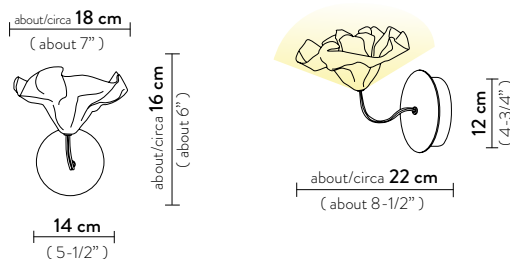

FINISH	PRODUCT CODE	EAN CODE	DETAILS
VELVET	LAFWM00VLV00000000EU	8024727089065	Stated dimension may vary by several cm/inches as the blossom-decor is handcrafted.
PRISMA	LAFWM00PRS00000000EU	8024727089072	Stated dimension may vary by several cm/inches as the blossom-decor is handcrafted.