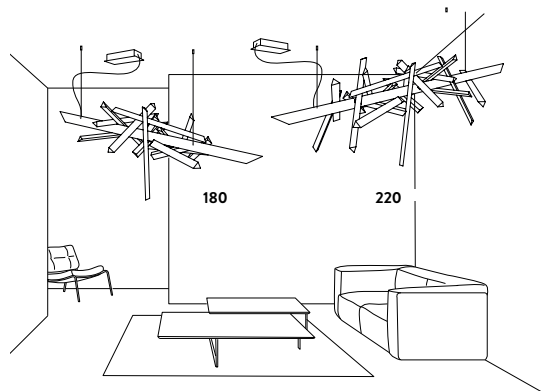

CANOPY DETAILS

LA TRAVIATA LIGHT SCULPTURE

28/25 cm x 13/10,4 cm x h. 5 cm
(11" x 5" x h 2")

Standard cable kit: 6 m
Kit cavi da 6m standard

LA TRAVIATA ENTIRE COLLECTION

FINISHES

PRODUCT	DIMENSION	COLOUR	CODE
LIGHT SCULPTURE 220 LED: 13 individually dimmable RGB +1 MAIN LED: 100W - 100~240V 7500 Lumen - 3000 Kelvin Dimmable with: Casambi or Dmx Made of: Lentiflex® / Methacrilate Weight: net 44,1 - gross 170,9 lb Package: 87,4 x 24,8 x h 32,3 in		<input type="checkbox"/> PRISMA WITH DMX	TRASL00PRS06TDX000US
		<input type="checkbox"/> PRISMA WITH CASAMBI	TRASL00PRS06T00CSBUS
ADDITIONAL DIMMING SYSTEM DALI UPON REQUEST			
LIGHT SCULPTURE 180 LED: 9 individually dimmable RGB +1 MAIN LED: 75W - 100~240V 6000 Lumen - 3000Kelvin Dimmable with: Casambi or Dmx Made of: Lentiflex® / Methacrilate Weight: net 43 - gross 172 lb Package: 87,4 x 24,8 x h 32,3 in		<input type="checkbox"/> PRISMA WITH DMX	TRASM00PRS06TDX000US
		<input type="checkbox"/> PRISMA WITH CASAMBI	TRASM00PRS06T00CSBUS
ADDITIONAL DIMMING SYSTEM DALI UPON REQUEST			

CANOPY DETAILS

LA TRAVIATA

28/25 cm x 13/10,4 cm x h. 5 cm
(11" x 5" x h 2")

6 m. cable kit standard
Kit Cavi da 6m standard

LA TRAVIATA ENTIRE COLLECTION

FINISHES

PRISMA + RGB LIGHTS