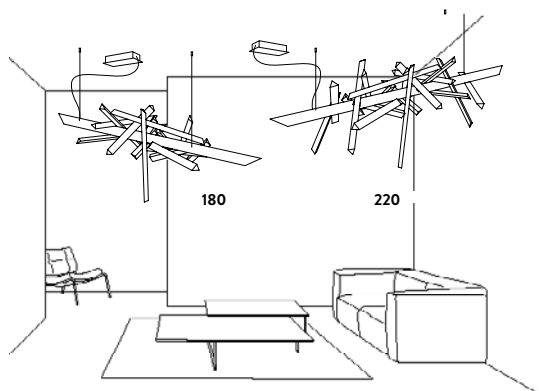

CANOPY DETAILS

LA TRAVIATA LIGHT SCULPTURE

28/25 cm x 13/10,4 cm x h. 5 cm
(11" x 5" x h 2")

Standard cable kit: 6 m
Kit cavi da 6m standard

LA TRAVIATA ENTIRE COLLECTION

FINISHES

PRODUCT	DIMENSION	COLOUR	CODE
LIGHT SCULPTURE 220 LED: 13 individually dimmable RGB +1 MAIN LED: 100W - 100~240V 7500 Lumen - 3000 Kelvin Dimmable with: Casambi or Dmx Made of: Lentiflex® / Methacrilate Weight: net 44,1 - gross 170,9 lb Package: 87,4 x 24,8 x h 32,3 in		<input type="checkbox"/> PRISMA WITH DMX	TRASL00PRS06TDX000US
		<input type="checkbox"/> PRISMA WITH CASAMBI	TRASL00PRS06T00CSBUS
ADDITIONAL DIMMING SYSTEM DALI UPON REQUEST			
LIGHT SCULPTURE 180 LED: 9 individually dimmable RGB +1 MAIN LED: 75W - 100~240V 6000 Lumen - 3000Kelvin Dimmable with: Casambi or Dmx Made of: Lentiflex® / Methacrilate Weight: net 43 - gross 172 lb Package: 87,4 x 24,8 x h 32,3 in		<input type="checkbox"/> PRISMA WITH DMX	TRASM00PRS06TDX000US
		<input type="checkbox"/> PRISMA WITH CASAMBI	TRASM00PRS06T00CSBUS
ADDITIONAL DIMMING SYSTEM DALI UPON REQUEST			

CANOPY DETAILS

LA TRAVIATA

28/25 cm x 13/10,4 cm x h. 5 cm
(11" x 5" x h 2")

6 m. cable kit standard
Kit Cavi da 6m standard

LA TRAVIATA ENTIRE COLLECTION

FINISHES

PRISMA + RGB LIGHTS